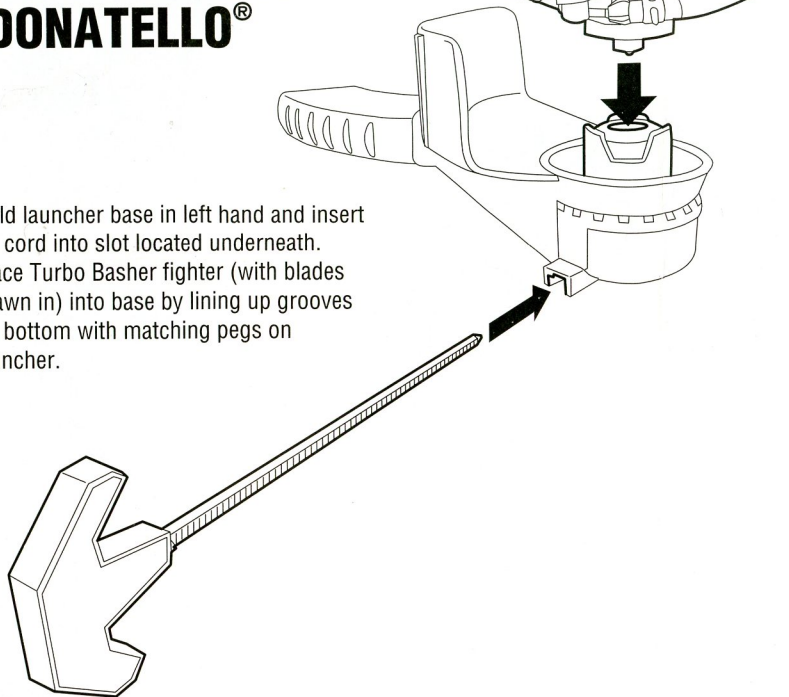

## TURBO BASHERS DONATELLO®

1. Hold launcher base in left hand and insert rip cord into slot located underneath. Place Turbo Basher fighter (with blades drawn in) into base by lining up grooves on bottom with matching pegs on launcher.

2. Prepare to fight with the TMNT Turbo Basher by playing it safe! Make sure launcher is far from your face and aim Turbo Basher close to the ground, away from other individuals. Launch by pulling rip cord at a medium speed. Turbo Basher will spin in a counter-clockwise direction and automatically leap off the launcher and into a rigorous spin.