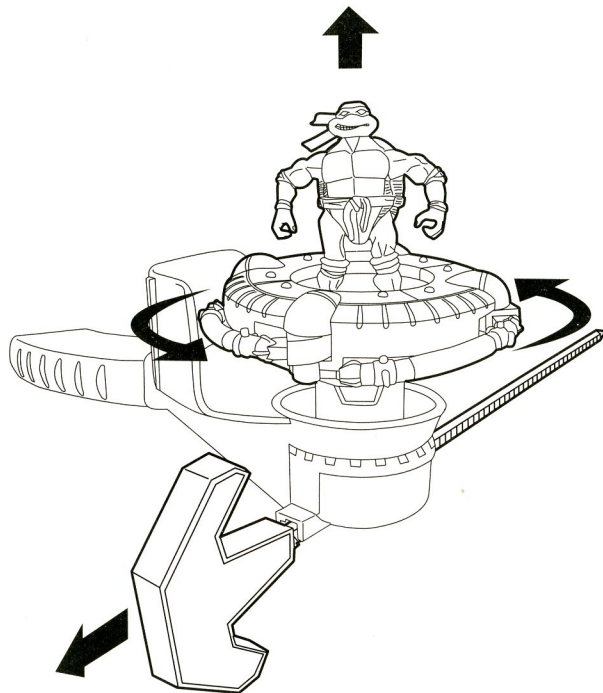

## TURBO BASHERS DONATELLO®

1. Hold launcher base in left hand and insert rip cord into slot located underneath. Place Turbo Basher fighter (with blades drawn in) into base by lining up grooves on bottom with matching pegs on launcher.

2. Prepare to fight with the TMNT Turbo Basher by playing it safe! Make sure launcher is far from your face and aim Turbo Basher close to the ground, away from other individuals. Launch by pulling rip cord at a medium speed. Turbo Basher will spin in a counter-clockwise direction and automatically leap off the launcher and into a rigorous spin.