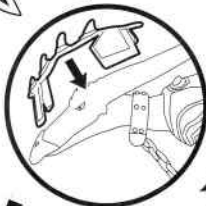

TEENAGE MUTANT NINJA TURTLES®

PALEO PATROL PTERADON INSTRUCTIONS:

1. Insert the left and right wing into the shoulder.

2. Put on armors, then press the end of head to open mouth and flap the wings.

Teenage Mutant Ninja Turtles® © 2006 Mirage Studios, Inc. Teenage Mutant Ninja Turtles®, Leonardo®, Michelangelo®, Raphael®, Donatello®, Splinter®, Shredder®, and Foot Soldier™ are registered trademarks of Mirage Studios, Inc. All Rights Reserved. PRINTED IN CHINA.

Age 4 and up

Playmates®

ASST. NO. 53050
STOCK NO. 53527

WARNING: CHOKING HAZARD
Small parts. Not for Children under 3 years.