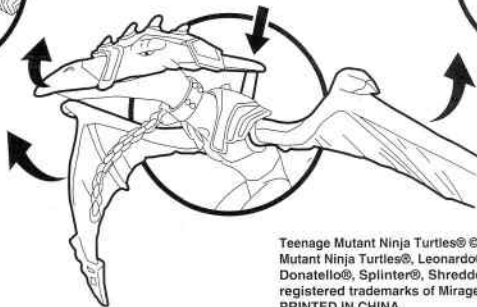

TEENAGE MUTANT NINJA TURTLES®

PALEO PATROL PTERADON INSTRUCTIONS:

1. Insert the left and right wing into the shoulder.

2. Put on armors, then press the end of head to open mouth and flap the wings.

Teenage Mutant Ninja Turtles® © 2006 Mirage Studios, Inc. Teenage Mutant Ninja Turtles®, Leonardo®, Michelangelo®, Raphael®, Donatello®, Splinter®, Shredder®, and Foot Soldier™ are registered trademarks of Mirage Studios, Inc. All Rights Reserved. PRINTED IN CHINA.

Age 4 and up

Playmates®

ASST. NO. 53050
STOCK NO. 53527

WARNING: CHOKING HAZARD
Small parts. Not for Children under 3 years.