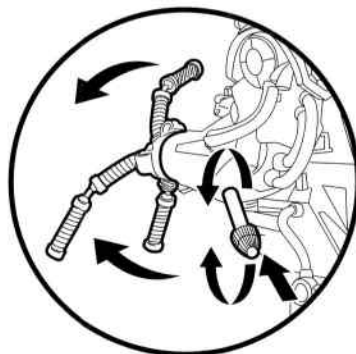

M.E.C.H. WREKKERS MIKE INSTRUCTIONS:

1. Open shoulder bar and leg covers, then secure Mike in position with hands on handle bars. Close shoulder bar and leg covers to starting position.

2. Push down shoulder buttons to launch missiles.

4. Snap on nunchakus to wrists.

5. Then push and rotate elbow mounted rods to rotate Nunchaku.

3. Move the switch on the back to "F" to watch Mikey go forward, or to "R" to watch him move in reverse.

To replace batteries: