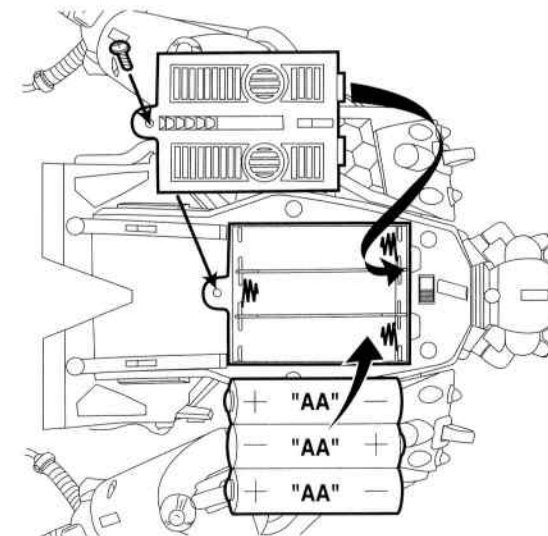

Age 4 and up

Playmates ASST NO. 54650
STOCK NO. 54653

Do not use projectiles other than those provided by the toy.

Teenage Mutant Ninja Turtles® © 2005 Mirage Studios, Inc. Teenage Mutant Ninja Turtles®, Leonardo®, Michelangelo®, Raphael®, Donatello®, Splinter®, Shredder®, and Foot Soldier® are registered trademarks of Mirage Studios, Inc. All Rights Reserved. PRINTED IN CHINA.