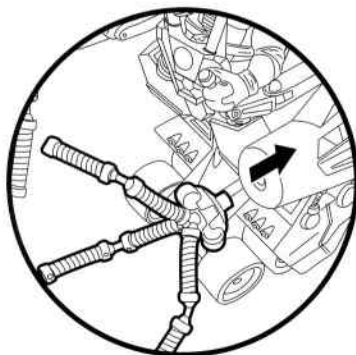

M.E.C.H. WREKKERS MIKE INSTRUCTIONS:

1. Open shoulder bar and leg covers, then secure Mike in position with hands on handle bars. Close shoulder bar and leg covers to starting position.

2. Push down shoulder buttons to launch missiles.

4. Snap on nunchakus to wrists.

5. Then push and rotate elbow mounted rods to rotate Nunchaku.

3. Move the switch on the back to "F" to watch Mikey go forward, or to "R" to watch him move in reverse.

To replace batteries: