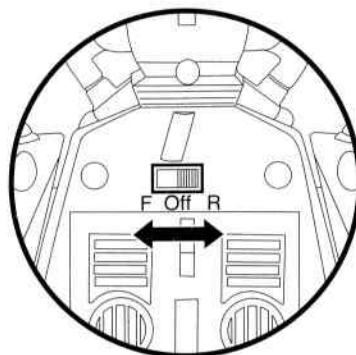

M.E.C.H. WREKKERS MIKE INSTRUCTIONS:

1. Open shoulder bar and leg covers, then secure Mike in position with hands on handle bars. Close shoulder bar and leg covers to starting position.

2. Push down shoulder buttons to launch missiles.

4. Snap on nunchakus to wrists.

5. Then push and rotate elbow mounted rods to rotate Nunchaku.

3. Move the switch on the back to "F" to watch Mikey go forward, or to "R" to watch him move in reverse.

To replace batteries: