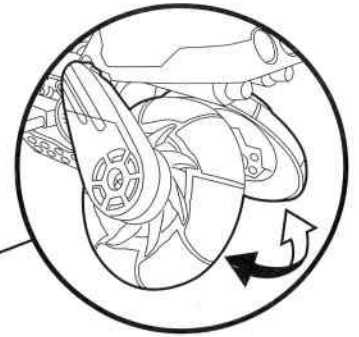

# PLANET RACERS SPACE CYCLE INSTRUCTIONS:

1. To transform the Planet Racers Space Cycle, begin by lowering the hover kickstand by pinching kickstand on either side.

2. Load missile underneath the nose of the bike. To fire, push the camouflaged gas-cap.

4. Repeat the process in point 3 with the front tire.

3. Convert the back tire into two hover turbines! Lightly pull on either end of wheel to split into two and raise both ends to their maximum height on the bike's sides.