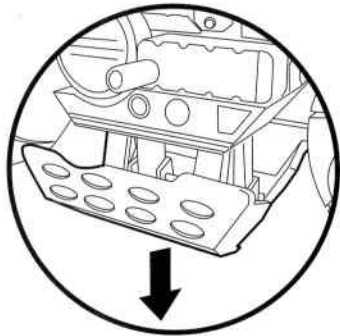

# PLANET RACERS SPACE CYCLE INSTRUCTIONS:

1. To transform the Planet Racers Space Cycle, begin by lowering the hover kickstand by pinching kickstand on either side.

2. Load missile underneath the nose of the bike. To fire, push the camouflaged gas-cap.

4. Repeat the process in point 3 with the front tire.

3. Convert the back tire into two hover turbines! Lightly pull on either end of wheel to split into two and raise both ends to their maximum height on the bike's sides.