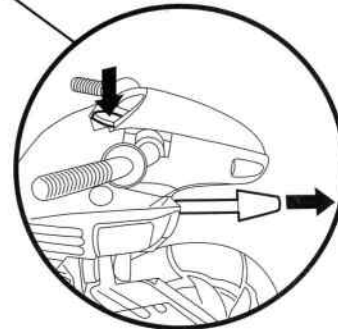

# PLANET RACERS SPACE CYCLE INSTRUCTIONS:

1. To transform the Planet Racers Space Cycle, begin by lowering the hover kickstand by pinching kickstand on either side.

2. Load missile underneath the nose of the bike. To fire, push the camouflaged gas-cap.

4. Repeat the process in point 3 with the front tire.

3. Convert the back tire into two hover turbines! Lightly pull on either end of wheel to split into two and raise both ends to their maximum height on the bike's sides.