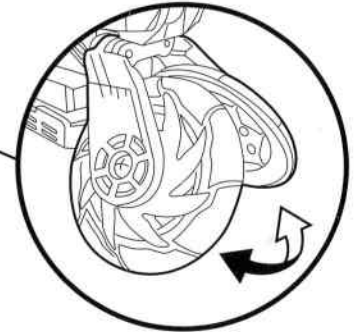

# PLANET RACERS SPACE CYCLE INSTRUCTIONS:

1. To transform the Planet Racers Space Cycle, begin by lowering the hover kickstand by pinching kickstand on either side.

2. Load missile underneath the nose of the bike. To fire, push the camouflaged gas-cap.

4. Repeat the process in point 3 with the front tire.

3. Convert the back tire into two hover turbines! Lightly pull on either end of wheel to split into two and raise both ends to their maximum height on the bike's sides.