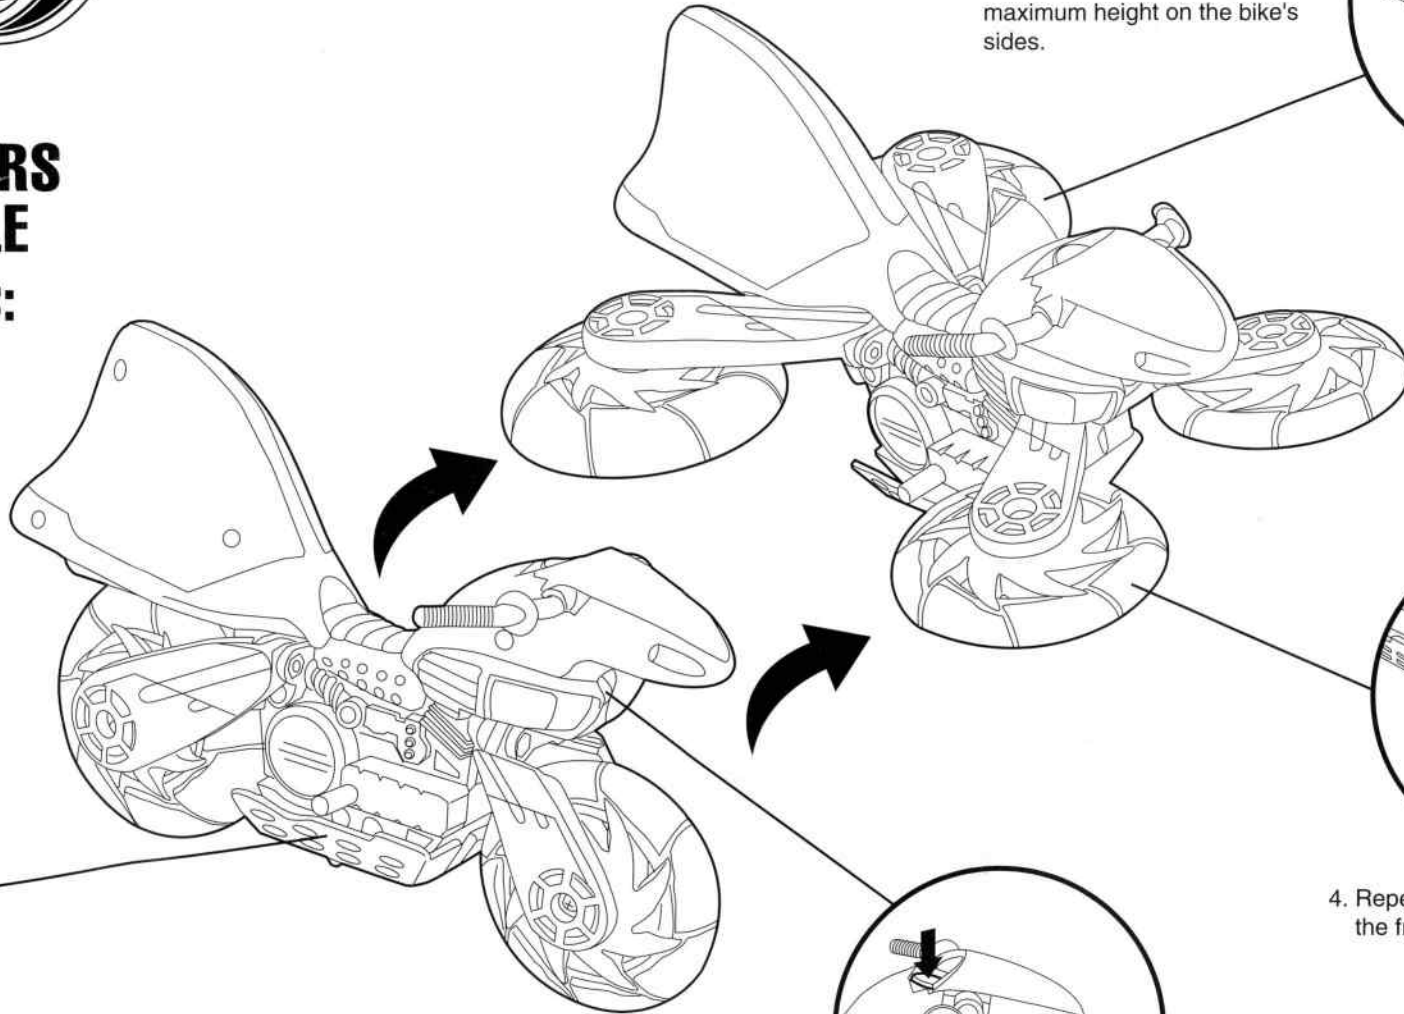

# PLANET RACERS SPACE CYCLE INSTRUCTIONS:

1. To transform the Planet Racers Space Cycle, begin by lowering the hover kickstand by pinching kickstand on either side.

2. Load missile underneath the nose of the bike. To fire, push the camouflaged gas-cap.

4. Repeat the process in point 3 with the front tire.

3. Convert the back tire into two hover turbines! Lightly pull on either end of wheel to split into two and raise both ends to their maximum height on the bike's sides.