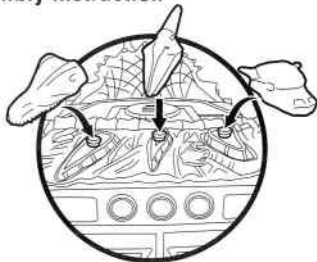

TEENAGE MUTANT NINJA TURTLES

TRICERA TANK

Assembly instruction

1. Get ready to head out on a Paleo Patrol! First, attach the Triceratops skull camo on the roof above the windshield of your Tricera Tank.

2. Next up, attach the three trophy skulls on their pegs on the rear roof of the Tricera Tank. You are now ready for bombastic B.C. action and adventure!