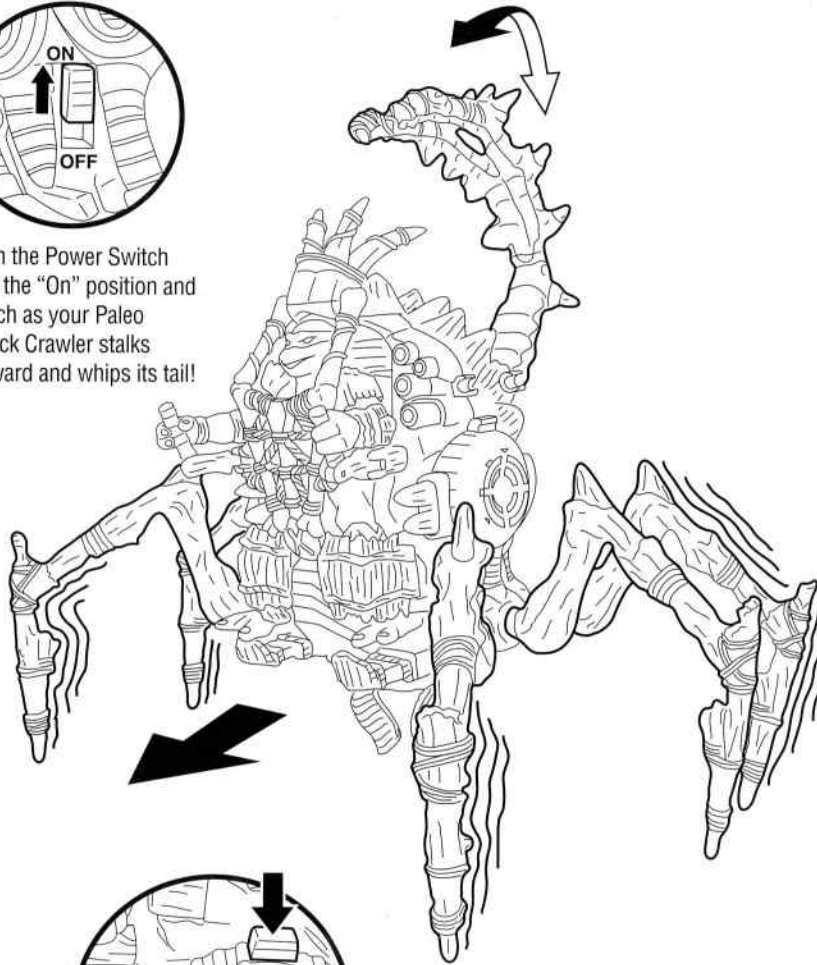

PALEO ATTACK CRAWLER LEO

INSTRUCTIONS:

1. Get ready for some Paleo Attack Crawler action, Ninja Turtle-style! First, attach the tail and all the legs to the Crawler into their mounting pegs.

2. Place Paleo Patrol Leo into the Crawler seat, put his hands on the control grips, move the Crawler's shin pads over his legs, and swing the cockpit down over Leo's body.

4. Turn the Power Switch into the "On" position and watch as your Paleo Attack Crawler stalks forward and whips its tail!

3. Depress the Crawler's launcher control button to fire its Mutant Missiles!

To replace batteries: