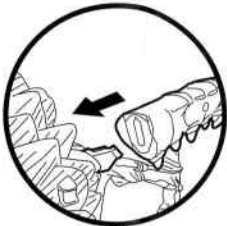

PALEO ATTACK CRAWLER LEO

INSTRUCTIONS:

1. Get ready for some Paleo Attack Crawler action, Ninja Turtle-style! First, attach the tail and all the legs to the Crawler into their mounting pegs.

2. Place Paleo Patrol Leo into the Crawler seat, put his hands on the control grips, move the Crawler's shin pads over his legs, and swing the cockpit down over Leo's body.

4. Turn the Power Switch into the "On" position and watch as your Paleo Attack Crawler stalks forward and whips its tail!

3. Depress the Crawler's launcher control button to fire its Mutant Missiles!

To replace batteries: