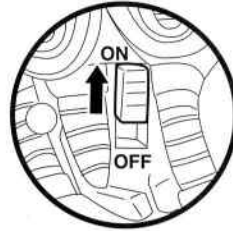

PALEO ATTACK CRAWLER LEO

INSTRUCTIONS:

1. Get ready for some Paleo Attack Crawler action, Ninja Turtle-style! First, attach the tail and all the legs to the Crawler into their mounting pegs.

2. Place Paleo Patrol Leo into the Crawler seat, put his hands on the control grips, move the Crawler's shin pads over his legs, and swing the cockpit down over Leo's body.