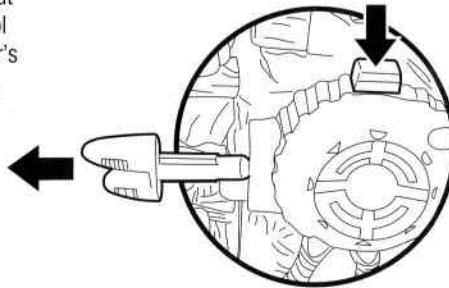

3. Depress the Crawler's launcher control button to fire its Mutant Missiles!

To replace batteries:

- 1). Remove screw from battery cover and remove battery cover door.
- 2). Replace batteries with three new "AA" batteries.
- 3). Replace cover and replace screw.

Battery Regulations:

- do not mix old and new batteries,
- do not mix alkaline, standard (carbon-zinc), or rechargeable (nickel-cadmium) batteries.

This device complies with Part 15 of the FCC Rules. Operation is subject to the following two conditions: (1) this device may not cause harmful interference, and (2) this device must accept any interference received, including interference that may cause undesired operation.

Battery Instructions:

- do not use rechargeable batteries;
- non-rechargeable batteries are not to be recharged;
- different types of batteries or new and used batteries are not to be mixed;
- only batteries of the same or equivalent type as recommended are to be used;
- batteries are to be inserted with the correct polarity;
- exhausted batteries are to be removed from the toy;
- the supply terminals are not to be short-circuited.

Under the environment with severe electrostatic discharge, the product may malfunction and requires user reset.