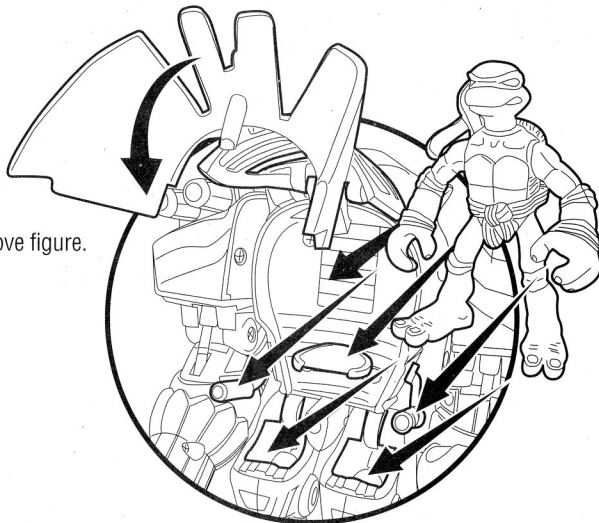

3. Open hatch to insert or remove figure.