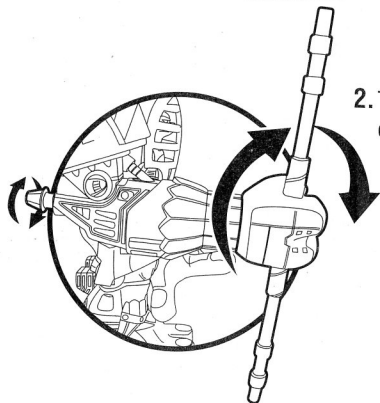

2. Turn knob on back of Don's Exoskeleton elbow to rotate his staff.