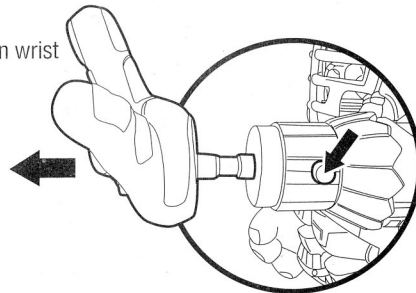

TMNT^{TM} MINI MUTANTS

EXOSKELETON DONATELLO® INSTRUCTIONS:

1. Press button on Don's Exoskeleton wrist to fire hand projectile.