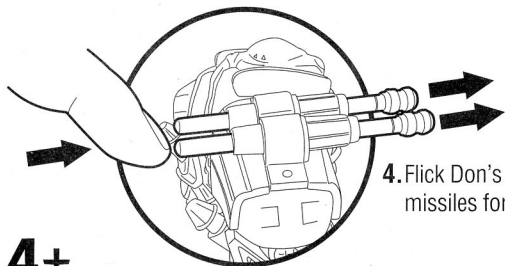

4. Flick Don's Exoskeleton shoulder missiles forward to fire.