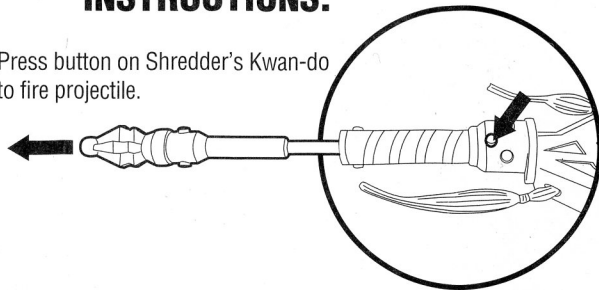

EXOSKELETON SHREDDER®

INSTRUCTIONS:

1. Press button on Shredder's Kwan-do to fire projectile.

2. Turn knob on back of Shredder's Exoskeleton elbow for sword spinning action.

3. Open hatch to insert or remove figure.