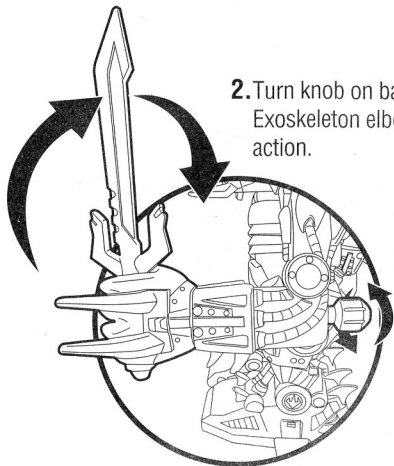

EXOSKELETON SHREDDER®

INSTRUCTIONS:

1. Press button on Shredder's Kwan-do to fire projectile.

2. Turn knob on back of Shredder's Exoskeleton elbow for sword spinning action.

3. Open hatch to insert or remove figure.