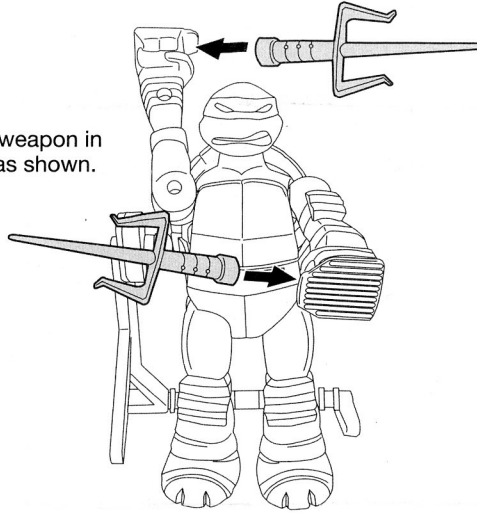

nickelodeon™
TEENAGE MUTANT NINJA
TURTLES™

NINJA ACTION
FRONT FLIPPIN'
RAPH

1. Attach support
 brace as
 shown.

2. Attach weapon in
 hands as shown.

3. Hold figure still and
 wind up clockwise,
 as shown.
 Stop once you hear
 clicking sound.

4. Set figure down, making sure
 brace is sitting flat on surface,
 as shown. Press down on Turtle
 head to activate Ninja Action!

Ages 4 and up
 Asst. #91620
 Item #91641

* Works best on hard, flat surfaces.