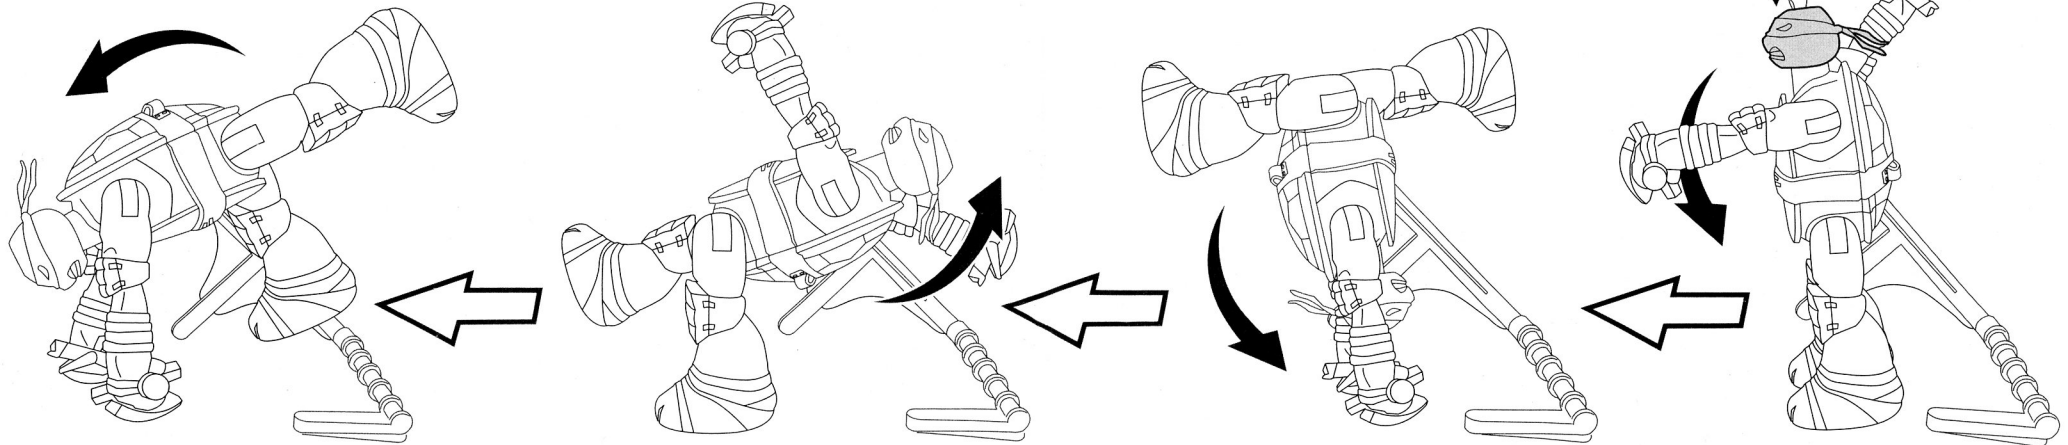

nickelodeon™
TEENAGE MUTANT NINJA
TURTLES™

NINJA ACTION
FRONT FLIPPIN'
RAPH

1. Attach support
 brace as
 shown.

2. Attach weapon in
 hands as shown.

3. Hold figure still and
 wind up clockwise,
 as shown.
 Stop once you hear
 clicking sound.

4. Set figure down, making sure
 brace is sitting flat on surface,
 as shown. Press down on Turtle
 head to activate Ninja Action!

Ages 4 and up
 Asst. #91620
 Item #91641

* Works best on hard, flat surfaces.