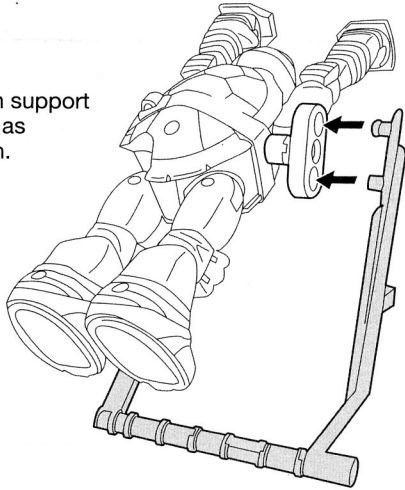

nickelodeon™
TEENAGE MUTANT NINJA
TURTLES™

NINJA ACTION
FRONT FLIPPIN'
RAPH

1. Attach support
 brace as
 shown.

2. Attach weapon in
 hands as shown.

3. Hold figure still and
 wind up clockwise,
 as shown.
 Stop once you hear
 clicking sound.

4. Set figure down, making sure
 brace is sitting flat on surface,
 as shown. Press down on Turtle
 head to activate Ninja Action!

Ages 4 and up
 Asst. #91620
 Item #91641

* Works best on hard, flat surfaces.