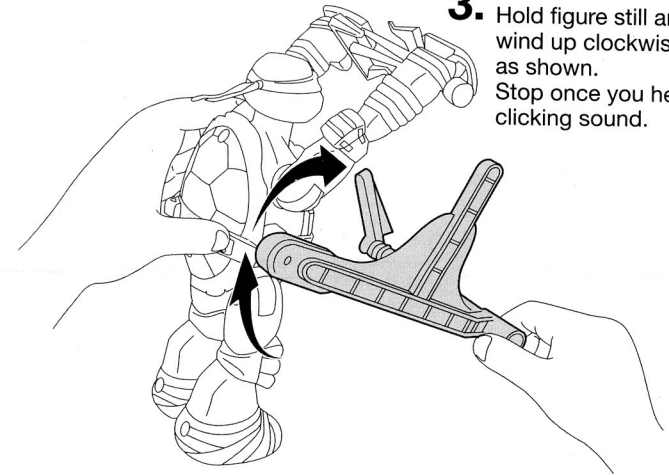

nickelodeon™
TEENAGE MUTANT NINJA
TURTLES™

NINJA ACTION
FRONT FLIPPIN'
RAPH

1. Attach support
 brace as
 shown.

2. Attach weapon in
 hands as shown.

3. Hold figure still and
 wind up clockwise,
 as shown.
 Stop once you hear
 clicking sound.

4. Set figure down, making sure
 brace is sitting flat on surface,
 as shown. Press down on Turtle
 head to activate Ninja Action!

Ages 4 and up
 Asst. #91620
 Item #91641

* Works best on hard, flat surfaces.