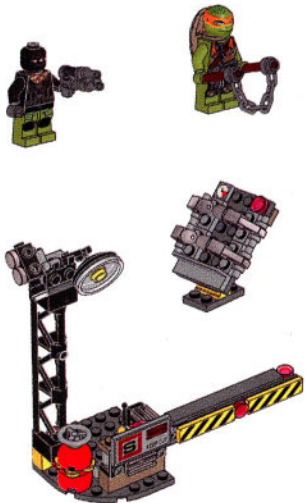

AVERTISSEMENT : RISQUE D'ÉTOUFFEMENT.
Le jouet contient des petites pièces ainsi qu'une petite boule.
Il ne convient pas aux enfants de moins de 3 ans.

ADVERTENCIA: PELIGRO DE ASFIXIA.
Juguete que contiene partes pequeñas y una pelota pequeña.
No recomendado para niños menores de 3 años.