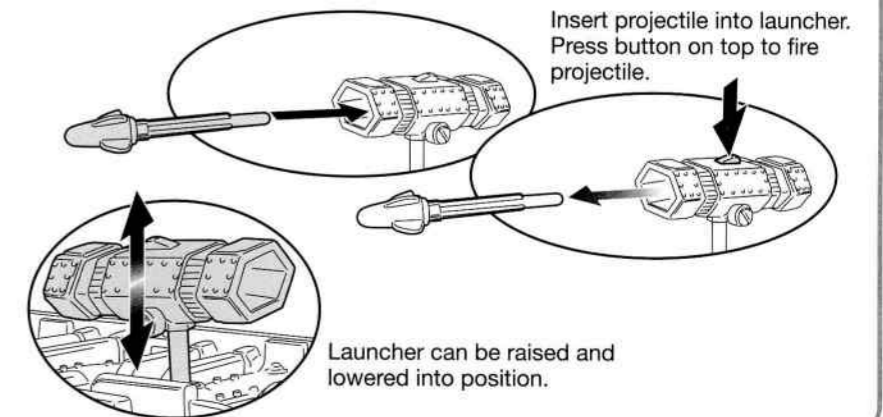

Do not use projectile other than those provide by toy. Do not discharge in direction of people, animal or at eyes or face.