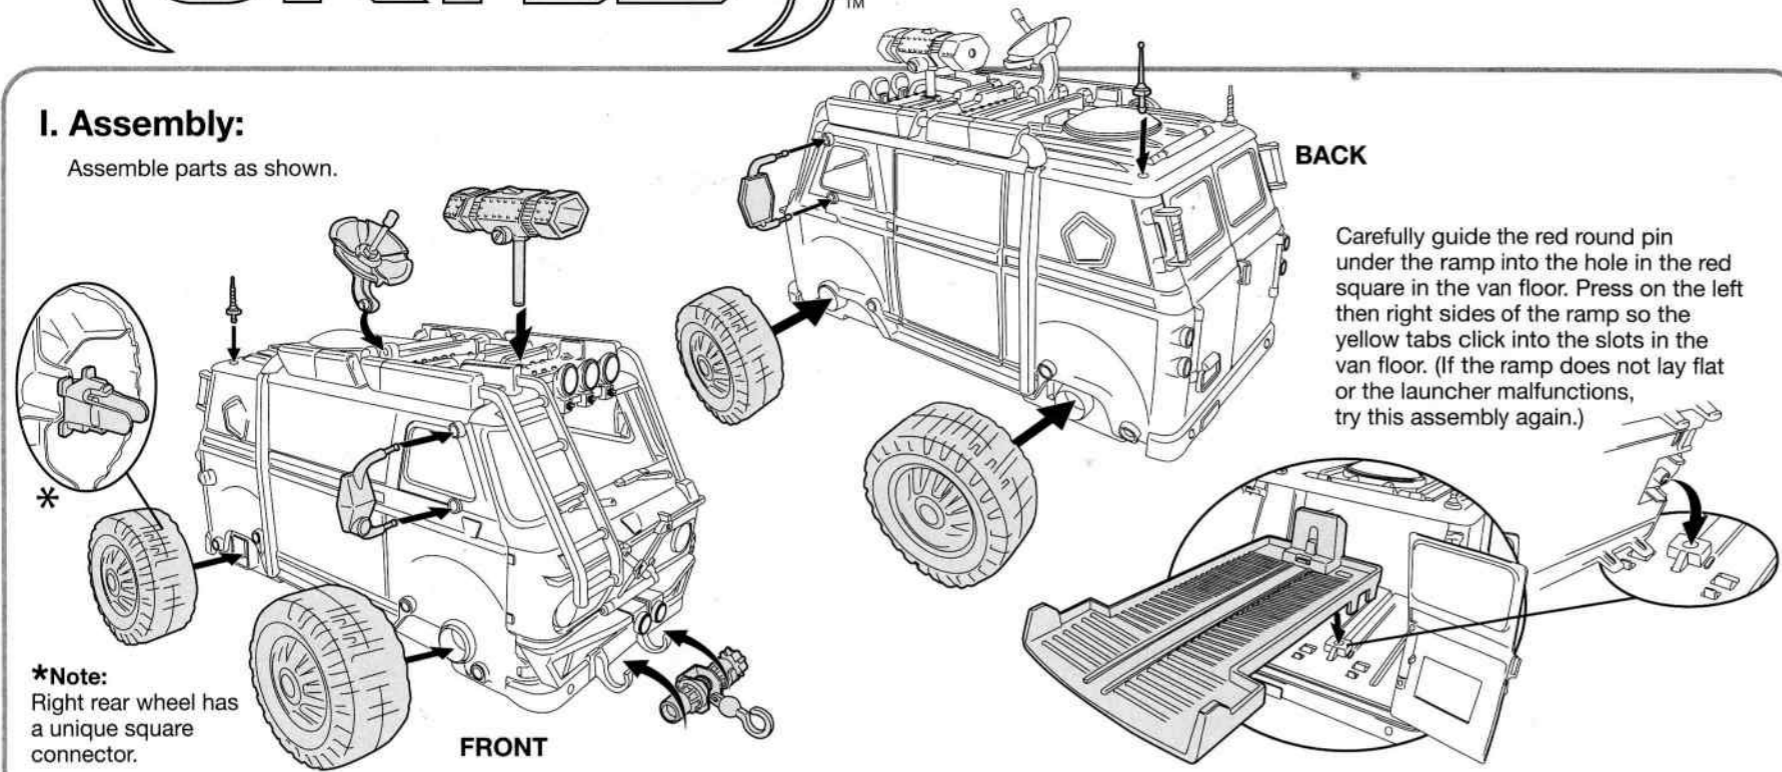

NINJA TURTLES™

TURTLE ASSAULT VAN

I. Assembly:

Assemble parts as shown.