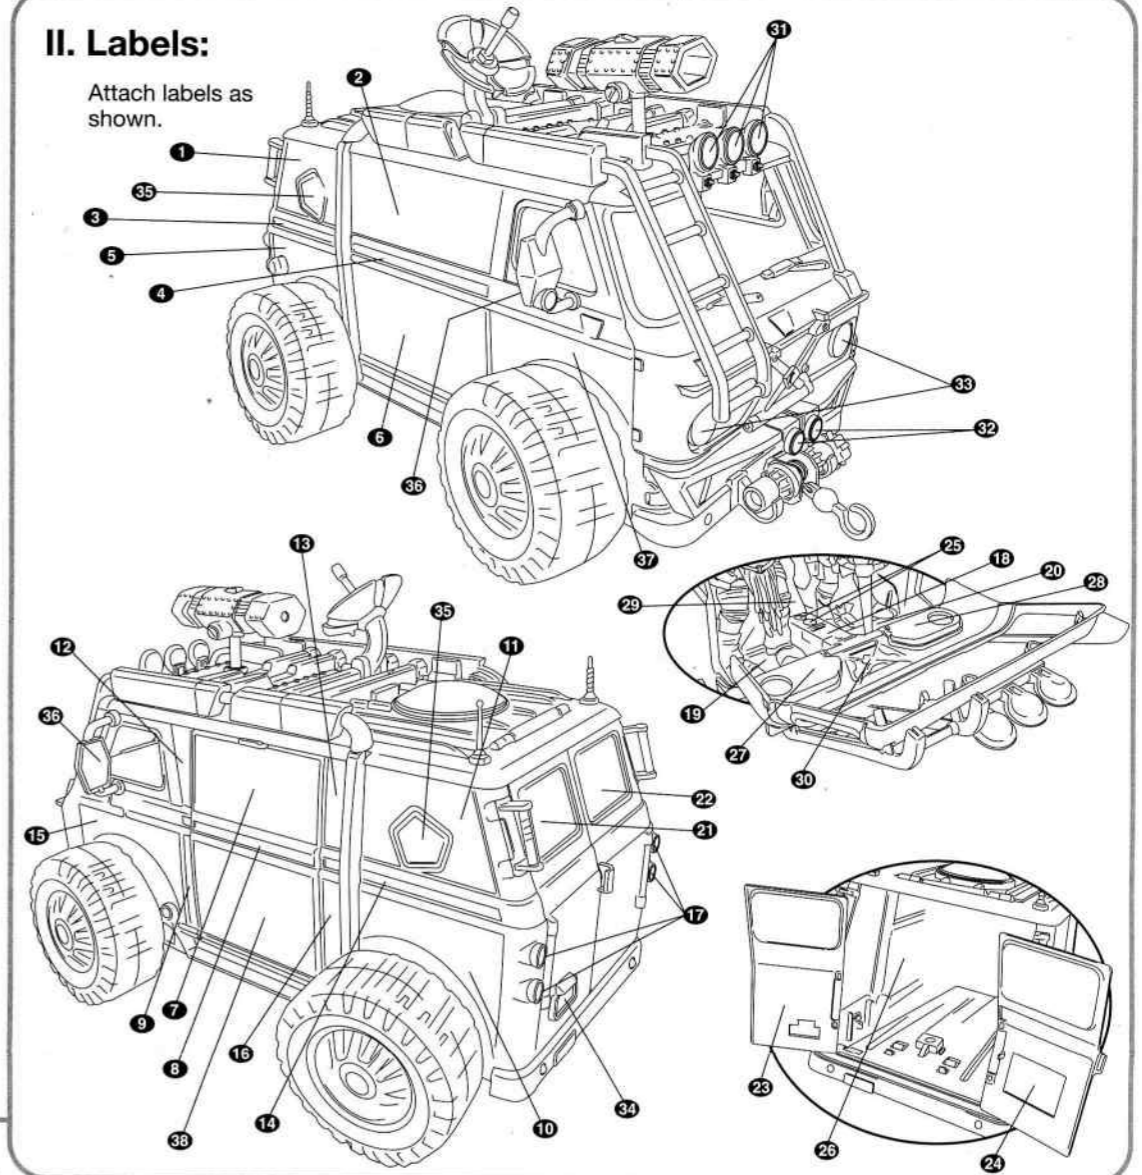

II. Labels:

Attach labels as shown.