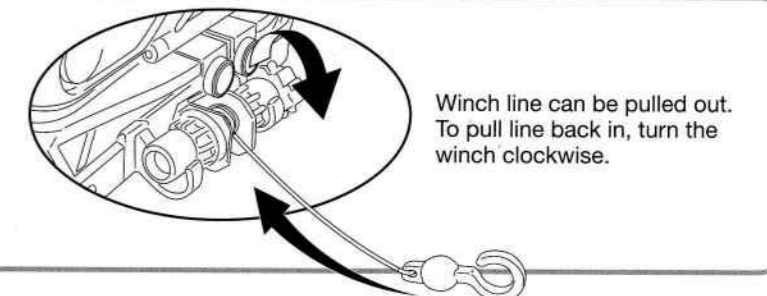

Do not use projectile other than those provide by toy. Do not discharge in direction of people, animal or at eyes or face.