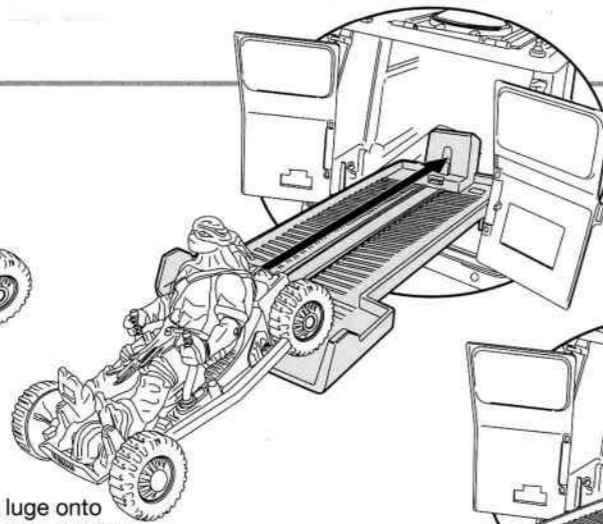

2. Load luge onto the ramp, making sure pin on luge is aligned to opening on the back of the ramp.

3. Push ramp with luge back and into van. Push ramp down until it clicks into place.