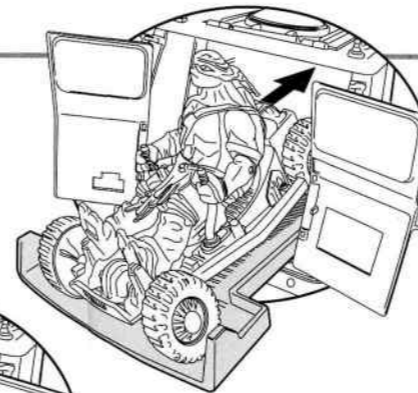

NINJA TURTLES™

TURTLE ASSAULT VAN

I. Assembly:

Assemble parts as shown.

II. Labels:

Attach labels as shown.

III. Features:

1. Place figure onto the assault luge.

2. Load luge onto the ramp, making sure pin on luge is aligned to opening on the back of the ramp.

3. Push ramp with luge back and into van. Push ramp down until it clicks into place.

Do not use projectile other than those provide by toy. Do not discharge in direction of people, animal or at eyes or face.

Ages 4 and up
Asst. #94200
Item #94201

Playmates
TOYS

Figures not included. Not all figures will work with all features.
For more detailed instruction information visit www.Playmatestoys.com

©2014 Paramount Pictures. All Rights Reserved. Nickelodeon and "NINJA TURTLES" are trademarks of Viacom International Inc.
©2014 Paramount Pictures. All Rights Reserved. Nickelodeon and "NINJA TURTLES" are trademarks of Viacom Overseas Holdings C.V.
©2014 Playmates. Playmates International Company Ltd. 23/F, The Toy House, 100 Canton Road, TST, Kowloon, Hong Kong.
PRINTED IN CHINA.

WARNING:
CHOKING HAZARD- Small parts. Not for Children under 3 years.