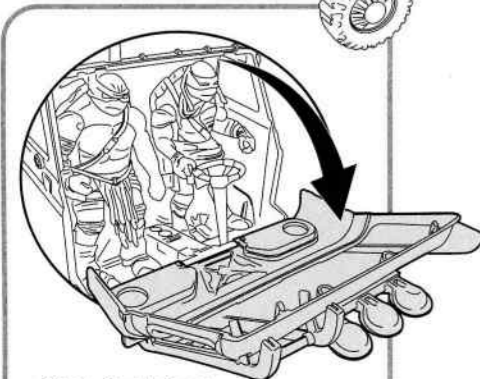

NINJA TURTLES™

TURTLE ASSAULT VAN

I. Assembly:

Assemble parts as shown.

II. Labels:

Attach labels as shown.

III. Features:

1. Place figure onto the assault luge.

2. Load luge onto the ramp, making sure pin on luge is aligned to opening on the back of the ramp.

3. Push ramp with luge back and into van. Push ramp down until it clicks into place.

Do not use projectile other than those provide by toy. Do not discharge in direction of people, animal or at eyes or face.

Ages 4 and up
Asst. #94200
Item #94201

Playmates
TOYS

Figures not included. Not all figures will work with all features.
For more detailed instruction information visit www.Playmatestoys.com

©2014 Paramount Pictures. All Rights Reserved. Nickelodeon and "NINJA TURTLES" are trademarks of Viacom International Inc.
©2014 Paramount Pictures. All Rights Reserved. Nickelodeon and "NINJA TURTLES" are trademarks of Viacom Overseas Holdings C.V.
©2014 Playmates. Playmates International Company Ltd. 23/F, The Toy House, 100 Canton Road, TST, Kowloon, Hong Kong.
PRINTED IN CHINA.

WARNING:
CHOKING HAZARD- Small parts. Not for Children under 3 years.