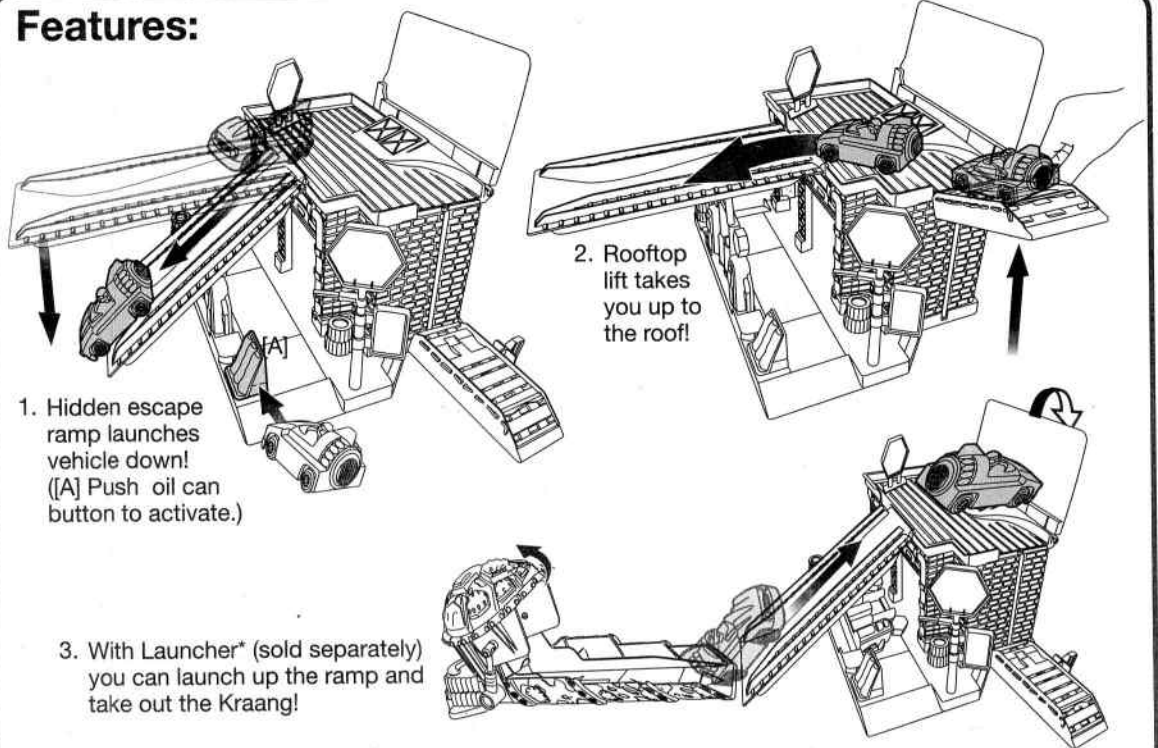

TEENAGE MUTANT NINJA TURTLES™

SEWER GAS STATION

Assembly: Attach pieces and labels as shown.

Features:

1. Hidden escape ramp launches vehicle down!
([A] Push oil can button to activate.)

2. Rooftop lift takes you up to the roof!

3. With Launcher* (sold separately) you can launch up the ramp and take out the Kraang!

Connect Sets*

* Each set sold separately

Ages 3 and up
Asst. #97875
Item #97877

For more detailed instructions visit www.Playmatestoys.com

WARNING:
CHOKING HAZARD- Small parts. Not for Children under 3 years.