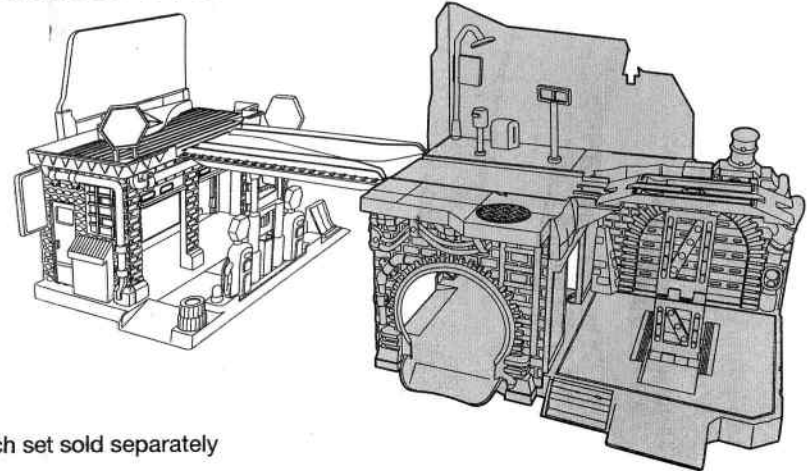

TEENAGE MUTANT NINJA TURTLES™

SEWER GAS STATION

Assembly: Attach pieces and labels as shown.

Features:

1. Hidden escape ramp launches vehicle down!
([A] Push oil can button to activate.)

2. Rooftop lift takes you up to the roof!

3. With Launcher* (sold separately) you can launch up the ramp and take out the Kraang!

Connect Sets*

* Each set sold separately

Ages 3 and up
Asst. #97875
Item #97877

For more detailed instructions visit www.Playmatestoys.com