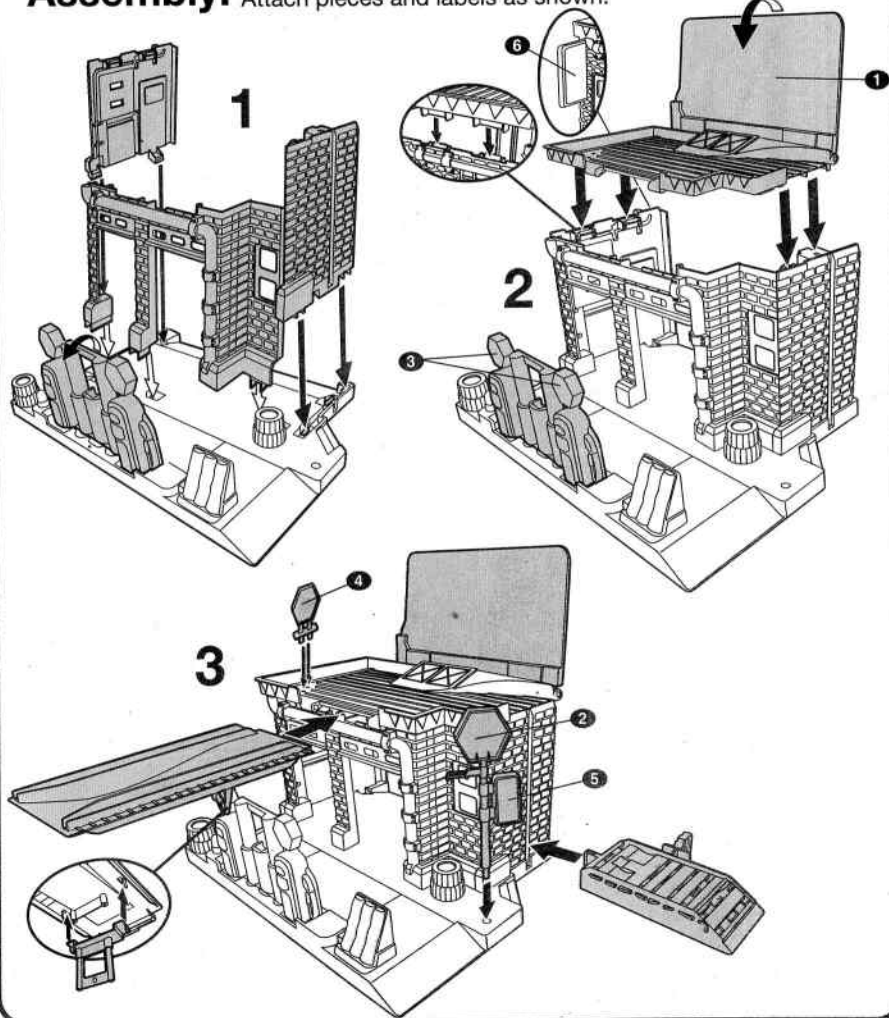

TEENAGE MUTANT NINJA TURTLES™

SEWER GAS STATION

Assembly: Attach pieces and labels as shown.

Features:

1. Hidden escape ramp launches vehicle down!
([A] Push oil can button to activate.)

2. Rooftop lift takes you up to the roof!

3. With Launcher* (sold separately) you can launch up the ramp and take out the Kraang!

Connect Sets*

* Each set sold separately

Ages 3 and up
Asst. #97875
Item #97877

For more detailed instructions visit www.Playmatestoys.com

WARNING:
CHOKING HAZARD- Small parts. Not for Children under 3 years.