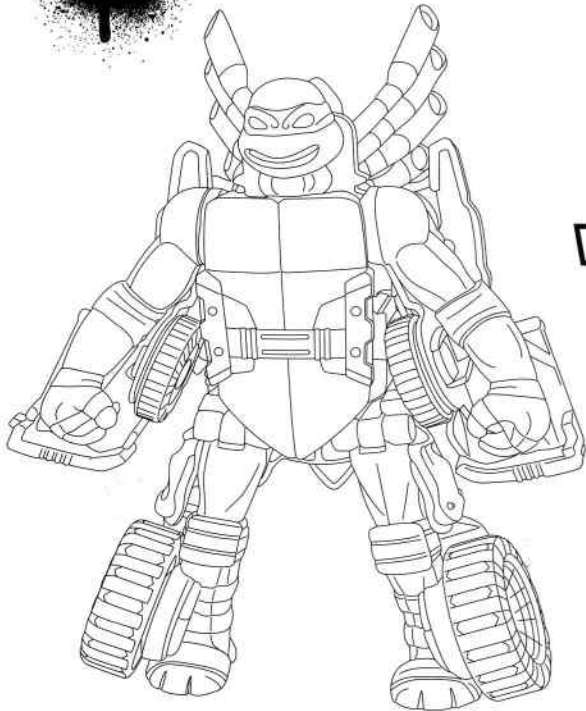

TEENAGE MUTANT NINJA TURTLES™

TWIST-N-MUTATE MICHEALANGELO

1. Pull out and twist back shell counter-clockwise 180 degrees into vehicle mode.

2. Push front of vehicle together.

3. Lift and slide shell forward. Push down to snap into place.

To Transform from Vehicle to Figure:

- 1) Lift shell of vehicle up.
- 2) Slide back over Michelangelo's head towards pipes.
- 3) Rotate shell and pipes clockwise, arms and legs will rotate into place.