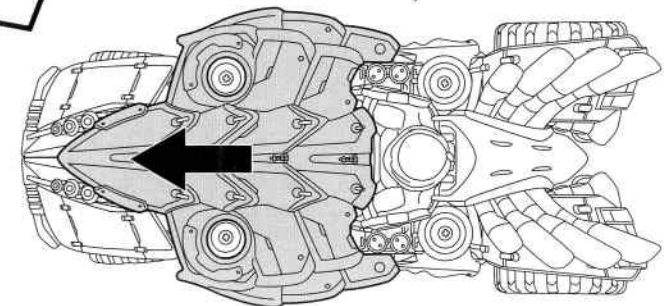

TEENAGE MUTANT NINJA TURTLES™

TWIST-N-MUTATE MICHEALANGELO

1. Pull out and twist back shell counter-clockwise 180 degrees into vehicle mode.

2. Push front of vehicle together.

3. Lift and slide shell forward. Push down to snap into place.

To Transform from Vehicle to Figure:

- 1) Lift shell of vehicle up.
- 2) Slide back over Michelangelo's head towards pipes.
- 3) Rotate shell and pipes clockwise, arms and legs will rotate into place.