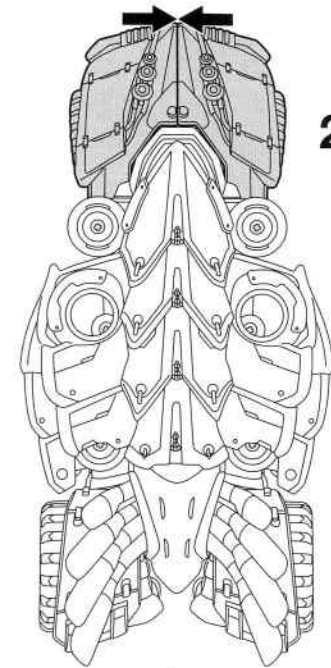

TEENAGE MUTANT NINJA TURTLES™

TWIST-N-MUTATE MICHEALANGELO

1. Pull out and twist back shell counter-clockwise 180 degrees into vehicle mode.

2. Push front of vehicle together.

3. Lift and slide shell forward. Push down to snap into place.

To Transform from Vehicle to Figure:

- 1) Lift shell of vehicle up.
- 2) Slide back over Michelangelo's head towards pipes.
- 3) Rotate shell and pipes clockwise, arms and legs will rotate into place.