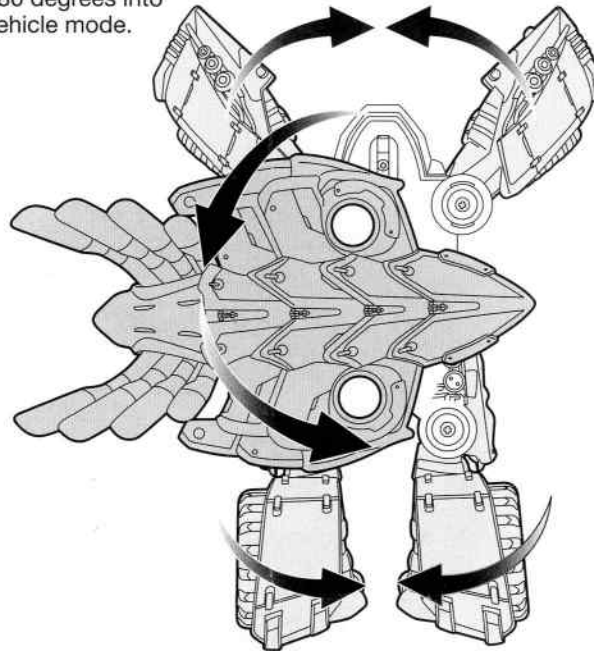

TEENAGE MUTANT NINJA TURTLES™

TWIST-N-MUTATE MICHEALANGELO

1. Pull out and twist back shell counter-clockwise 180 degrees into vehicle mode.

2. Push front of vehicle together.

3. Lift and slide shell forward. Push down to snap into place.

To Transform from Vehicle to Figure:

- 1) Lift shell of vehicle up.
- 2) Slide back over Michelangelo's head towards pipes.
- 3) Rotate shell and pipes clockwise, arms and legs will rotate into place.