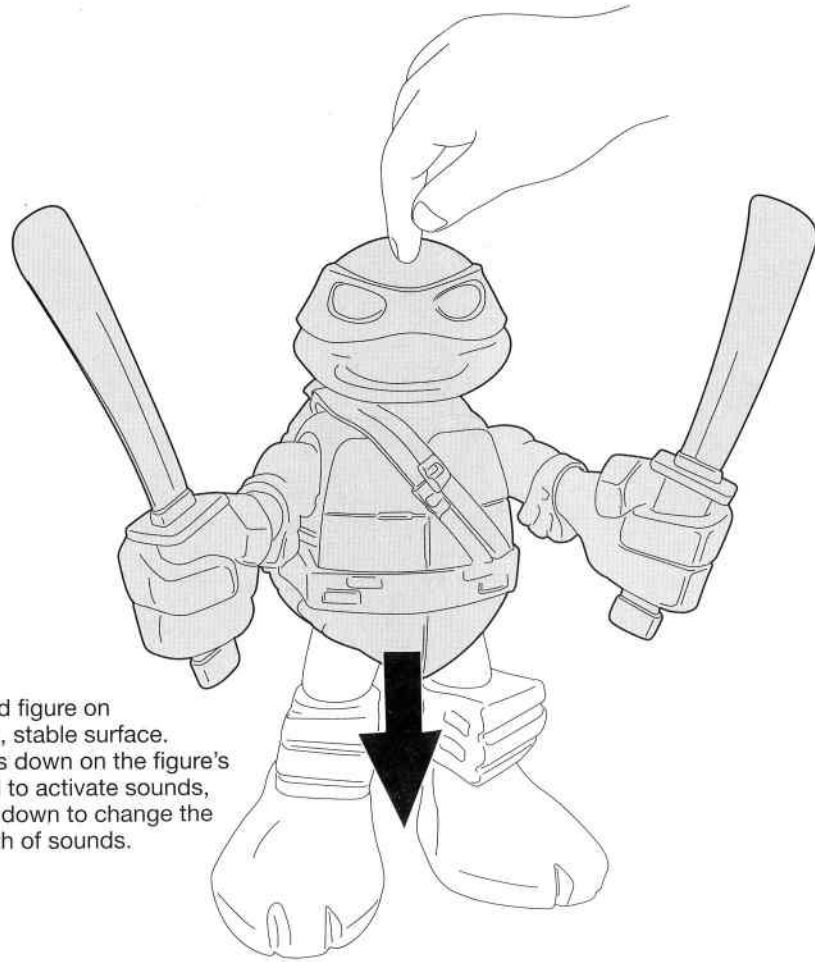

nickelodeon™

TEENAGE MUTANT NINJA TURTLES™

Stand figure on a flat, stable surface. Press down on the figure's head to activate sounds, hold down to change the length of sounds.

Ages 3 and up
Asst. #96310
Item #96321