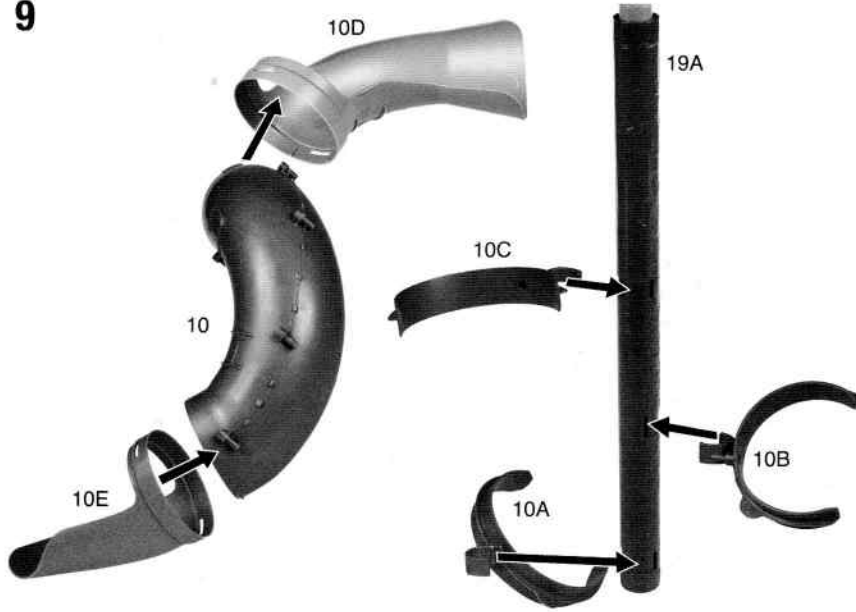

COMPONENTS & STICKER PLACEMENT

ASSEMBLY INSTRUCTION

6

7

8

9

10

11

17

18

19

20

21

nickelodeon

TEENAGE MUTANT NINJA TURTLES™

CITY SEWER LAIR PLAYSET

Figures not included.

Not all figures will work with all features.

For more instruction information visit www.Playmatestoy.com

WARNING:
CHOKING HAZARD- Small parts. Not for Children under 3 years.