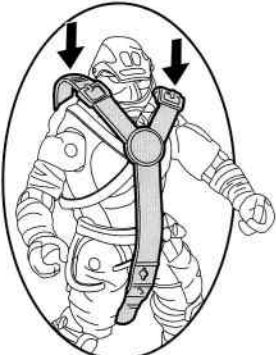

TEENAGE MUTANT NINJA TURTLES™ STREET SPEEDER

1. Harness is removable.
To attach harness put over
head and strap goes in
between the legs.

2. Pull through the hole
and hook onto knob.
Pull tightly so there is
no slack in harness.

3. Attach figure to
rotating bar as
shown.

Kick stand moves
up and down.

To Set:

Pull figure up.

Rotate figure clockwise one flip and sit figure on seat. Press down on seat launcher.

Figure should not hold handle bars and make sure figure's bottom is touching the seat. Note: Figure is in semi-standing position while positioned on seat.

To Activate:

Press button to activate feature.

Figure will flip doing one rotation.

And land on its feet or in sitting position. Not all figures will perform perfectly.

Ages 4 and up
ASST. #94000
Item #89301