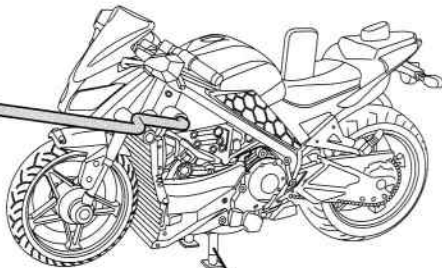

TEENAGE MUTANT NINJA TURTLES™ STREET SPEEDER

1. Harness is removable.
To attach harness put over
head and strap goes in
between the legs.

2. Pull through the hole
and hook onto knob.
Pull tightly so there is
no slack in harness.

3. Attach figure to
rotating bar as
shown.

Kick stand moves
up and down.

To Set:

Pull figure up.

Rotate figure clockwise one flip and sit figure on seat. Press down on seat launcher.

Figure should not hold handle bars and make sure figure's bottom is touching the seat. Note: Figure is in semi-standing position while positioned on seat.

To Activate:

Press button to activate feature.

Figure will flip doing one rotation.

And land on its feet or in sitting position. Not all figures will perform perfectly.

Ages 4 and up
ASST. #94000
Item #89301