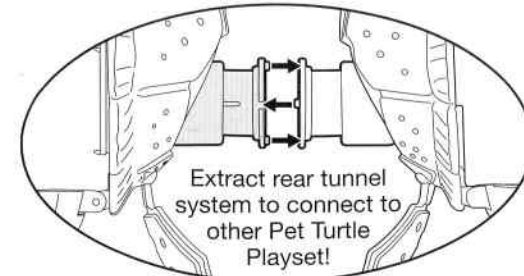

Secure figure in lookout tower using the pegs, and slide door open or closed.

Insert pole into base and place rope in the end hook.

Swing out platform and secure cannon and figure to base using pegs.

Fold down side ladders for access to upper level.

Fold ramp down for access to battle platform.

Place figures on battle stands and turn 3 pegged dial back and forth to battle.

Turn the three pegged dial to activate all turning battle platforms.

Place either a figure or the cannon on the center.

WARNING:
CHOKING HAZARD- Small parts.
Not for Children under 3 years.

Extract rear tunnel system to connect to other Pet Turtle Playset!

For more detailed instructions visit www.Playmatestoy.com