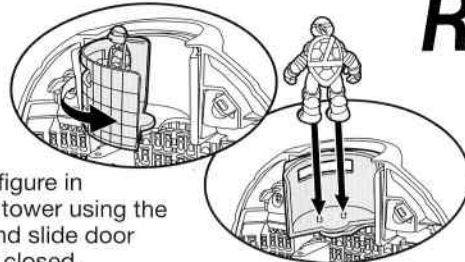

TEENAGE MUTANT NINJA TURTLES

RAPH'S ROOFTOP

Open back shell to a 90 degree position. Lower back shell stand to support back shell.

*Attach stickers as # shown.

Insert hook into the top of the cage. Pull rope to lift and lower jail for villains.

Secure cannon onto base using center peg.

Pull lever back and release to fire projectile.

Important:
Do not fire at people, animals or at eyes or face.
Do not use any projectiles other than those provided with this toy.

Secure figure in lookout tower using the pegs, and slide door open or closed.

Insert pole into base and place rope in the end hook.

Swing out platform and secure cannon and figure to base using pegs.

Fold down side ladders for access to upper level.