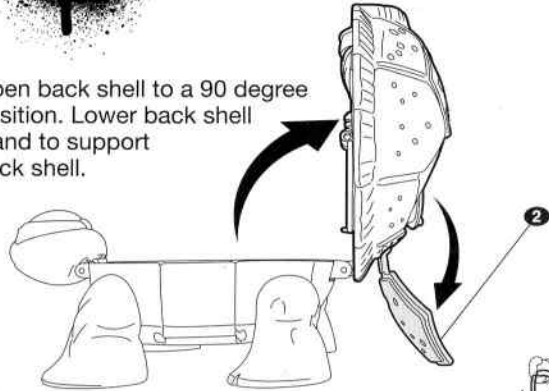

TEENAGE MUTANT NINJA TURTLES

RAPH'S ROOFTOP

Open back shell to a 90 degree position. Lower back shell stand to support back shell.

*Attach stickers as # shown.

Insert hook into the top of the cage. Pull rope to lift and lower jail for villains.

Secure cannon onto base using center peg.

Pull lever back and release to fire projectile.

Important:
Do not fire at people, animals or at eyes or face.
Do not use any projectiles other than those provided with this toy.