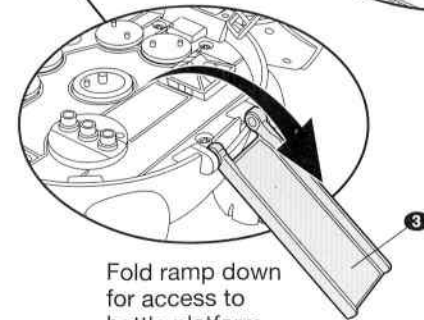

Secure figure in lookout tower using the pegs, and slide door open or closed.

Insert pole into base and place rope in the end hook.

Swing out platform and secure cannon and figure to base using pegs.

Fold down side ladders for access to upper level.

Fold ramp down for access to battle platform.

Place figures on battle stands and turn 3 pegged dial back and forth to battle.

Turn the three pegged dial to activate all turning battle platforms.

Place either a figure or the cannon on the center.