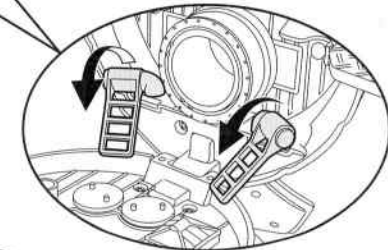

Secure figure in lookout tower using the pegs, and slide door open or closed.

Insert pole into base and place rope in the end hook.

Swing out platform and secure cannon and figure to base using pegs.

Fold down side ladders for access to upper level.

Fold ramp down for access to battle platform.

Place figures on battle stands and turn 3 pegged dial back and forth to battle.

Turn the three pegged dial to activate all turning battle platforms.

Place either a figure or the cannon on the center.

WARNING:
CHOKING HAZARD- Small parts.
Not for Children under 3 years.

Extract rear tunnel system to connect to other Pet Turtle Playset!

For more detailed instructions visit www.Playmatestoy.com