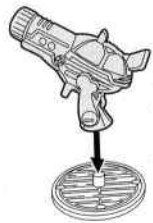

TEENAGE MUTANT NINJA TURTLES

RAPH'S ROOFTOP

Open back shell to a 90 degree position. Lower back shell stand to support back shell.

*Attach stickers as # shown.

Insert hook into the top of the cage. Pull rope to lift and lower jail for villains.

Secure cannon onto base using center peg.

Pull lever back and release to fire projectile.

Important:
Do not fire at people, animals or at eyes or face.
Do not use any projectiles other than those provided with this toy.

Secure figure in lookout tower using the pegs, and slide door open or closed.

Insert pole into base and place rope in the end hook.

Swing out platform and secure cannon and figure to base using pegs.

Fold down side ladders for access to upper level.