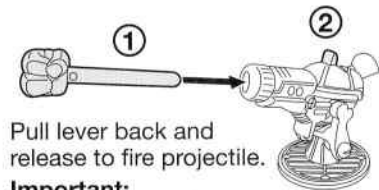

TEENAGE MUTANT NINJA TURTLES

RAPH'S ROOFTOP

Open back shell to a 90 degree position. Lower back shell stand to support back shell.

*Attach stickers as # shown.

Insert hook into the top of the cage. Pull rope to lift and lower jail for villains.

Secure cannon onto base using center peg.

Pull lever back and release to fire projectile.

Important:
Do not fire at people, animals or at eyes or face.
Do not use any projectiles other than those provided with this toy.