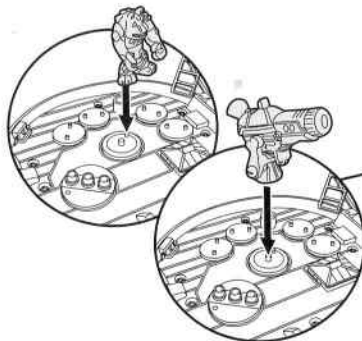

TEENAGE MUTANT NINJA TURTLES

RAPH'S ROOFTOP

Open back shell to a 90 degree position. Lower back shell stand to support back shell.

*Attach stickers as # shown.

Insert hook into the top of the cage. Pull rope to lift and lower jail for villains.

Secure figure in lookout tower using the pegs, and slide door open or closed.

Insert pole into base and place rope in the end hook.

Swing out platform and secure cannon and figure to base using pegs.

Fold down side ladders for access to upper level.

Fold ramp down for access to battle platform.

Place figures on battle stands and turn 3 pegged dial back and forth to battle.

Turn the three pegged dial to activate all turning battle platforms.

Place either a figure or the cannon on the center.

WARNING:
CHOKING HAZARD- Small parts.
Not for Children under 3 years.

Extract rear tunnel system to connect to other Pet Turtle Playset!

For more detailed instructions visit www.Playmatestoy.com