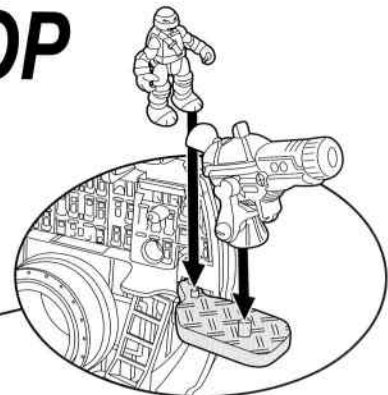

TEENAGE MUTANT NINJA TURTLES

RAPH'S ROOFTOP

Open back shell to a 90 degree position. Lower back shell stand to support back shell.

*Attach stickers as # shown.

Insert hook into the top of the cage. Pull rope to lift and lower jail for villains.

Secure cannon onto base using center peg.

Pull lever back and release to fire projectile.

Important:
Do not fire at people, animals or at eyes or face.
Do not use any projectiles other than those provided with this toy.

Secure figure in lookout tower using the pegs, and slide door open or closed.

Insert pole into base and place rope in the end hook.

Swing out platform and secure cannon and figure to base using pegs.

Fold down side ladders for access to upper level.