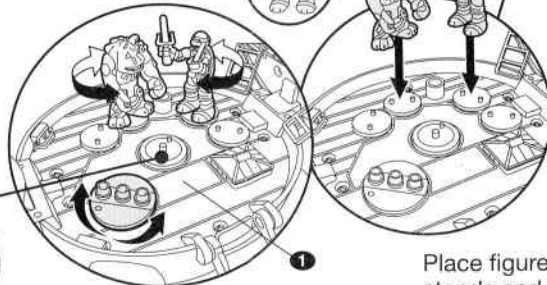

TEENAGE MUTANT NINJA TURTLES

RAPH'S ROOFTOP

Open back shell to a 90 degree position. Lower back shell stand to support back shell.

*Attach stickers as # shown.

Insert hook into the top of the cage. Pull rope to lift and lower jail for villains.

Secure figure in lookout tower using the pegs, and slide door open or closed.

Insert pole into base and place rope in the end hook.

Swing out platform and secure cannon and figure to base using pegs.

Fold down side ladders for access to upper level.

Fold ramp down for access to battle platform.

Place figures on battle stands and turn 3 pegged dial back and forth to battle.

Turn the three pegged dial to activate all turning battle platforms.

Place either a figure or the cannon on the center.

WARNING:
CHOKING HAZARD- Small parts.
Not for Children under 3 years.

Extract rear tunnel system to connect to other Pet Turtle Playset!

For more detailed instructions visit www.Playmatestoy.com