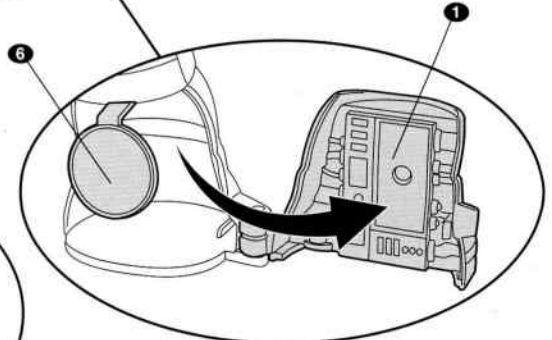

Flip up rock wall and snap into place. Figures can grip to climb the wall.

Figures can slide down the legs of playset to land in jail or become target practice.

Place figure on sewer lid and then push tab down to open trap door.

Flip up Raphael's head to reveal elevator. Place figure in elevator and slide up and down using outer tab.

Speed bag spins around for Raph's workout.

Open left foot for target practice. Use blaster and projectile to hit target.

Open right leg for jail room. Door to jail swings open using tab.

For more detailed instructions visit www.Playmatestoys.com

WARNING:
CHOKING HAZARD- Small parts. Not for Children under 3 years.