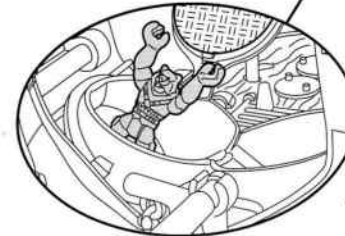

Important:
Do not fire at people, animals or at eyes or face. Do not use any projectiles other than those provided with this toy.

Flip up swing bar. Figures can grip and swing around the bar.

Turn and flip down ladder on front shell to support front shell. Figures can stand on middle platform using pegs.

Flip up rock wall and snap into place. Figures can grip to climb the wall.

Figures can slide down the legs of playset to land in jail or become target practice.

Place figure on sewer lid and then push tab down to open trap door.

Flip up Raphael's head to reveal elevator. Place figure in elevator and slide up and down using outer tab.

Speed bag spins around for Raph's workout.

Open left foot for target practice. Use blaster and projectile to hit target.