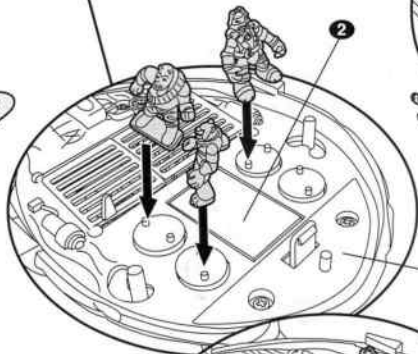

TEENAGE MUTANT NINJA TURTLES™

RAPH'S TRAIN & BATTLE PLAYSET

Open back shell and extend bottom shell stand for support.

*Attach stickers as 1 shown.

Open jail doors to reveal compartments in back shell.

Push figure through trap door.

Place figures on battle platform pegs and move lever back and forth to battle.

Secure cannon onto base using center pegs.

1. Insert projectile into launcher.

2. Pull lever back and release to fire projectile.

Important:
Do not fire at people, animals or at eyes or face. Do not use any projectiles other than those provided with this toy.

Flip up swing bar. Figures can grip and swing around the bar.

Turn and flip down ladder on front shell to support front shell. Figures can stand on middle platform using pegs.

Flip up rock wall and snap into place. Figures can grip to climb the wall.

Figures can slide down the legs of playset to land in jail or become target practice.

Place figure on sewer lid and then push tab down to open trap door.