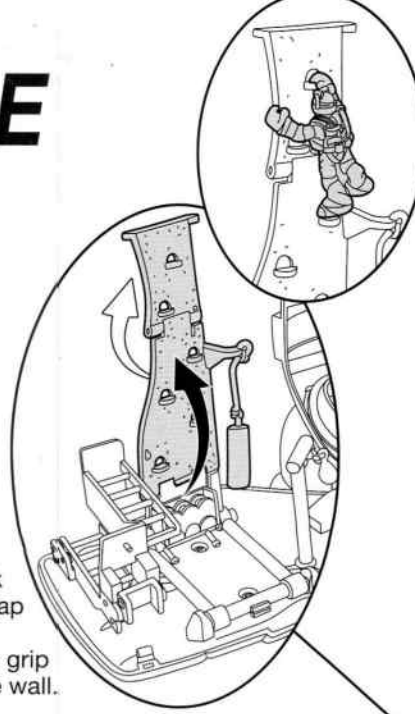

Important:
Do not fire at people, animals or at eyes or face. Do not use any projectiles other than those provided with this toy.

Flip up swing bar. Figures can grip and swing around the bar.

Turn and flip down ladder on front shell to support front shell. Figures can stand on middle platform using pegs.

Flip up rock wall and snap into place. Figures can grip to climb the wall.

Figures can slide down the legs of playset to land in jail or become target practice.

Place figure on sewer lid and then push tab down to open trap door.

Flip up Raphael's head to reveal elevator. Place figure in elevator and slide up and down using outer tab.

Speed bag spins around for Raph's workout.

Open left foot for target practice. Use blaster and projectile to hit target.

Open right leg for jail room. Door to jail swings open using tab.

For more detailed instructions visit www.Playmatestoys.com

WARNING:
CHOKING HAZARD- Small parts. Not for Children under 3 years.