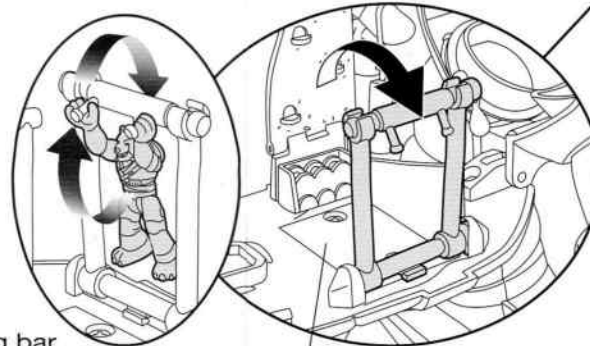

Place figures on battle platform pegs and move lever back and forth to battle.

Secure cannon onto base using center pegs.

1. Insert projectile into launcher.

2. Pull lever back and release to fire projectile.

Important:
Do not fire at people, animals or at eyes or face. Do not use any projectiles other than those provided with this toy.

Flip up swing bar. Figures can grip and swing around the bar.

Turn and flip down ladder on front shell to support front shell. Figures can stand on middle platform using pegs.

Flip up rock wall and snap into place. Figures can grip to climb the wall.

Figures can slide down the legs of playset to land in jail or become target practice.

Place figure on sewer lid and then push tab down to open trap door.