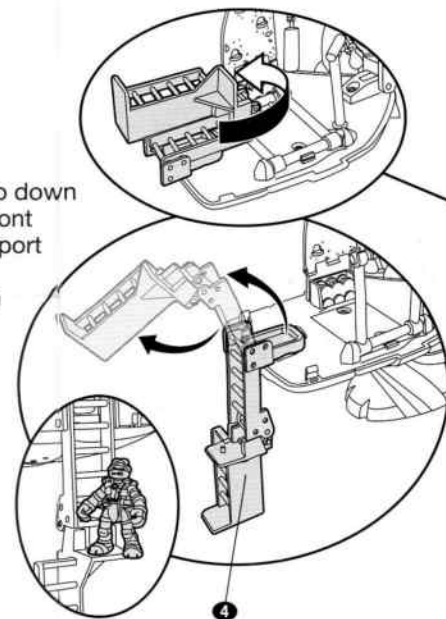

TEENAGE MUTANT NINJA TURTLES™

RAPH'S TRAIN & BATTLE PLAYSET

Open back shell and extend bottom shell stand for support.

*Attach stickers as 1 shown.

Open jail doors to reveal compartments in back shell.

Push figure through trap door.

Place figures on battle platform pegs and move lever back and forth to battle.

Secure cannon onto base using center pegs.

1. Insert projectile into launcher.

2. Pull lever back and release to fire projectile.

Important:
Do not fire at people, animals or at eyes or face. Do not use any projectiles other than those provided with this toy.

Flip up swing bar. Figures can grip and swing around the bar.

Turn and flip down ladder on front shell to support front shell. Figures can stand on middle platform using pegs.

Flip up rock wall and snap into place. Figures can grip to climb the wall.

Figures can slide down the legs of playset to land in jail or become target practice.

Place figure on sewer lid and then push tab down to open trap door.