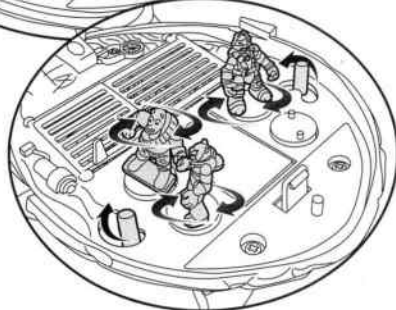

TEENAGE MUTANT NINJA TURTLES™

RAPH'S TRAIN & BATTLE PLAYSET

Open back shell and extend bottom shell stand for support.

*Attach stickers as 1 shown.

Open jail doors to reveal compartments in back shell.

Push figure through trap door.

Place figures on battle platform pegs and move lever back and forth to battle.

Secure cannon onto base using center pegs.

1. Insert projectile into launcher.

2. Pull lever back and release to fire projectile.

Important:
Do not fire at people, animals or at eyes or face. Do not use any projectiles other than those provided with this toy.

Flip up swing bar. Figures can grip and swing around the bar.

Turn and flip down ladder on front shell to support front shell. Figures can stand on middle platform using pegs.

Flip up rock wall and snap into place. Figures can grip to climb the wall.

Figures can slide down the legs of playset to land in jail or become target practice.

Place figure on sewer lid and then push tab down to open trap door.