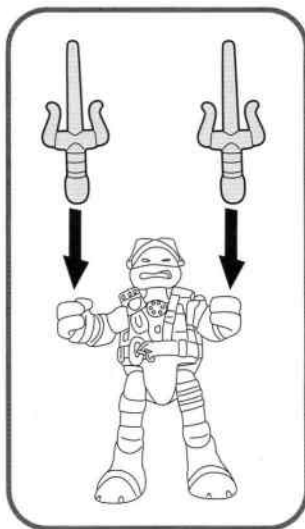

TEENAGE MUTANT NINJA TURTLES™

RAPH'S TRAIN & BATTLE PLAYSET

Open back shell and extend bottom shell stand for support.

*Attach stickers as 1 shown.

Open jail doors to reveal compartments in back shell.

Push figure through trap door.

Place figures on battle platform pegs and move lever back and forth to battle.

Secure cannon onto base using center pegs.

1. Insert projectile into launcher.

2. Pull lever back and release to fire projectile.

Important:
Do not fire at people, animals or at eyes or face. Do not use any projectiles other than those provided with this toy.

Flip up swing bar. Figures can grip and swing around the bar.

Turn and flip down ladder on front shell to support front shell. Figures can stand on middle platform using pegs.

Flip up rock wall and snap into place. Figures can grip to climb the wall.

Figures can slide down the legs of playset to land in jail or become target practice.

Place figure on sewer lid and then push tab down to open trap door.