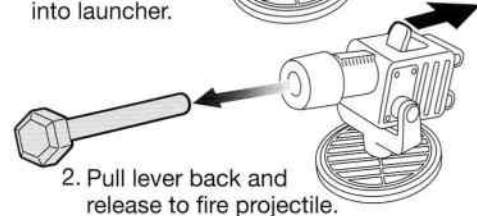

TEENAGE MUTANT NINJA TURTLES™

RAPH'S TRAIN & BATTLE PLAYSET

Open back shell and extend bottom shell stand for support.

*Attach stickers as 1 shown.

Open jail doors to reveal compartments in back shell.

Push figure through trap door.

Place figures on battle platform pegs and move lever back and forth to battle.

Secure cannon onto base using center pegs.

1. Insert projectile into launcher.

2. Pull lever back and release to fire projectile.

Important:
Do not fire at people, animals or at eyes or face. Do not use any projectiles other than those provided with this toy.

Flip up swing bar. Figures can grip and swing around the bar.

Turn and flip down ladder on front shell to support front shell. Figures can stand on middle platform using pegs.

Flip up rock wall and snap into place. Figures can grip to climb the wall.

Figures can slide down the legs of playset to land in jail or become target practice.

Place figure on sewer lid and then push tab down to open trap door.