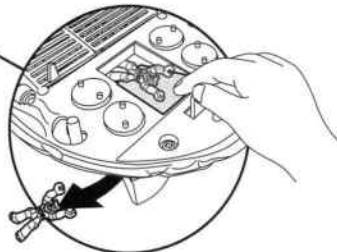

TEENAGE MUTANT NINJA TURTLES™

RAPH'S TRAIN & BATTLE PLAYSET

Open back shell and extend bottom shell stand for support.

*Attach stickers as 1 shown.

Open jail doors to reveal compartments in back shell.

Push figure through trap door.

Place figures on battle platform pegs and move lever back and forth to battle.

Secure cannon onto base using center pegs.

1. Insert projectile into launcher.

2. Pull lever back and release to fire projectile.

Important:
Do not fire at people, animals or at eyes or face. Do not use any projectiles other than those provided with this toy.

Flip up swing bar. Figures can grip and swing around the bar.

Turn and flip down ladder on front shell to support front shell. Figures can stand on middle platform using pegs.

Flip up rock wall and snap into place. Figures can grip to climb the wall.

Figures can slide down the legs of playset to land in jail or become target practice.

Place figure on sewer lid and then push tab down to open trap door.