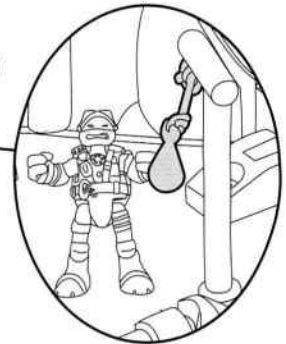

Important:
Do not fire at people, animals or at eyes or face. Do not use any projectiles other than those provided with this toy.

Flip up swing bar. Figures can grip and swing around the bar.

Turn and flip down ladder on front shell to support front shell. Figures can stand on middle platform using pegs.

Flip up rock wall and snap into place. Figures can grip to climb the wall.

Figures can slide down the legs of playset to land in jail or become target practice.

Place figure on sewer lid and then push tab down to open trap door.

Flip up Raphael's head to reveal elevator. Place figure in elevator and slide up and down using outer tab.

Speed bag spins around for Raph's workout.

Open left foot for target practice. Use blaster and projectile to hit target.

Open right leg for jail room. Door to jail swings open using tab.

For more detailed instructions visit www.Playmatestoys.com

WARNING:
CHOKING HAZARD- Small parts. Not for Children under 3 years.