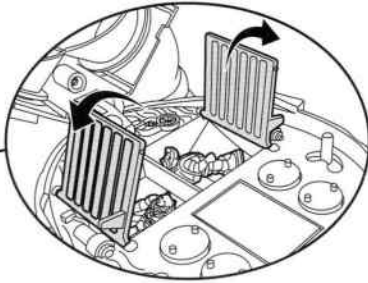

TEENAGE MUTANT NINJA TURTLES™

RAPH'S TRAIN & BATTLE PLAYSET

Open back shell and extend bottom shell stand for support.

*Attach stickers as 1 shown.

Open jail doors to reveal compartments in back shell.

Push figure through trap door.

Place figures on battle platform pegs and move lever back and forth to battle.

Secure cannon onto base using center pegs.

1. Insert projectile into launcher.

2. Pull lever back and release to fire projectile.

Important:
Do not fire at people, animals or at eyes or face. Do not use any projectiles other than those provided with this toy.

Flip up swing bar. Figures can grip and swing around the bar.

Turn and flip down ladder on front shell to support front shell. Figures can stand on middle platform using pegs.

Flip up rock wall and snap into place. Figures can grip to climb the wall.

Figures can slide down the legs of playset to land in jail or become target practice.

Place figure on sewer lid and then push tab down to open trap door.