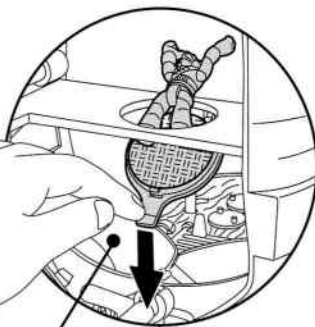

Place figures on battle platform pegs and move lever back and forth to battle.

Secure cannon onto base using center pegs.

1. Insert projectile into launcher.

2. Pull lever back and release to fire projectile.

Important:
Do not fire at people, animals or at eyes or face. Do not use any projectiles other than those provided with this toy.

Flip up swing bar. Figures can grip and swing around the bar.

Turn and flip down ladder on front shell to support front shell. Figures can stand on middle platform using pegs.

Flip up rock wall and snap into place. Figures can grip to climb the wall.

Figures can slide down the legs of playset to land in jail or become target practice.

Place figure on sewer lid and then push tab down to open trap door.

Flip up Raphael's head to reveal elevator. Place figure in elevator and slide up and down using outer tab.

Speed bag spins around for Raph's workout.

Open left foot for target practice. Use blaster and projectile to hit target.