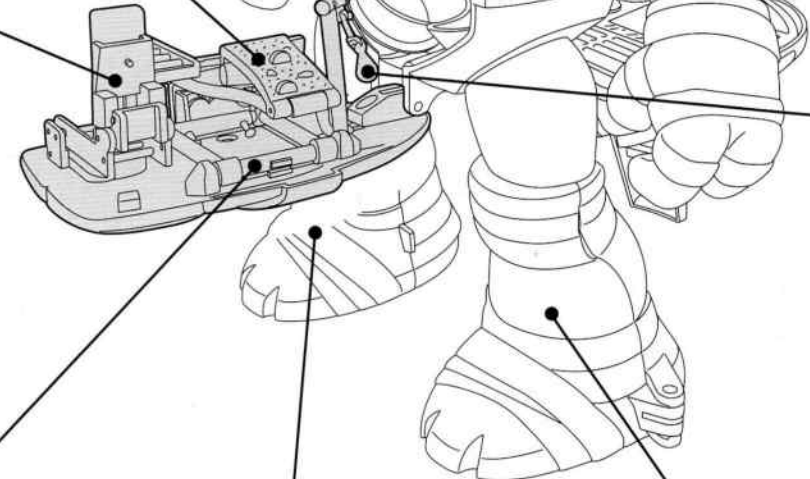

Important:
Do not fire at people, animals or at eyes or face. Do not use any projectiles other than those provided with this toy.

Flip up swing bar. Figures can grip and swing around the bar.

Turn and flip down ladder on front shell to support front shell. Figures can stand on middle platform using pegs.

Flip up rock wall and snap into place. Figures can grip to climb the wall.

Figures can slide down the legs of playset to land in jail or become target practice.

Place figure on sewer lid and then push tab down to open trap door.

Flip up Raphael's head to reveal elevator. Place figure in elevator and slide up and down using outer tab.

Speed bag spins around for Raph's workout.

Open left foot for target practice. Use blaster and projectile to hit target.