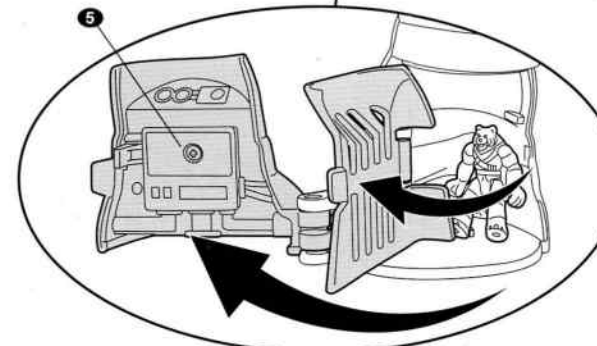

Flip up rock wall and snap into place. Figures can grip to climb the wall.

Figures can slide down the legs of playset to land in jail or become target practice.

Place figure on sewer lid and then push tab down to open trap door.

Flip up Raphael's head to reveal elevator. Place figure in elevator and slide up and down using outer tab.

Speed bag spins around for Raph's workout.

Open left foot for target practice. Use blaster and projectile to hit target.

Open right leg for jail room. Door to jail swings open using tab.

For more detailed instructions visit www.Playmatestoys.com

WARNING:
CHOKING HAZARD- Small parts. Not for Children under 3 years.