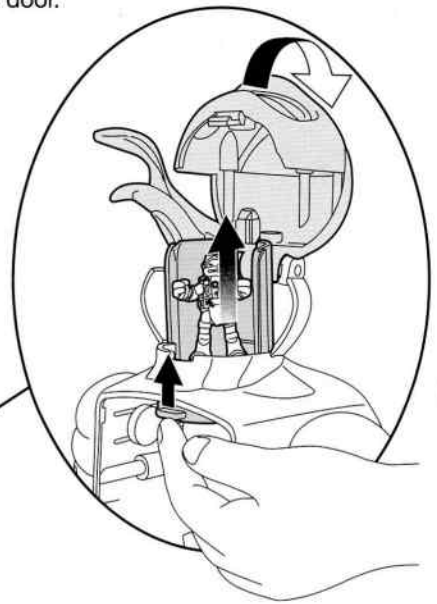

Important:
Do not fire at people, animals or at eyes or face. Do not use any projectiles other than those provided with this toy.

Flip up swing bar. Figures can grip and swing around the bar.

Turn and flip down ladder on front shell to support front shell. Figures can stand on middle platform using pegs.

Flip up rock wall and snap into place. Figures can grip to climb the wall.

Figures can slide down the legs of playset to land in jail or become target practice.

Place figure on sewer lid and then push tab down to open trap door.

Flip up Raphael's head to reveal elevator. Place figure in elevator and slide up and down using outer tab.

Speed bag spins around for Raph's workout.

Open left foot for target practice. Use blaster and projectile to hit target.

Open right leg for jail room. Door to jail swings open using tab.

For more detailed instructions visit www.Playmatestoys.com

WARNING:
CHOKING HAZARD- Small parts. Not for Children under 3 years.