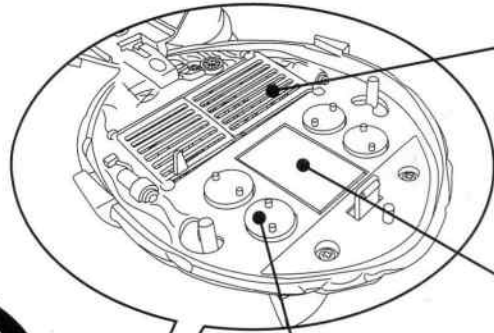

TEENAGE MUTANT NINJA TURTLES™

RAPH'S TRAIN & BATTLE PLAYSET

Open back shell and extend bottom shell stand for support.

*Attach stickers as 1 shown.

Open jail doors to reveal compartments in back shell.

Push figure through trap door.

Place figures on battle platform pegs and move lever back and forth to battle.

Secure cannon onto base using center pegs.

1. Insert projectile into launcher.

2. Pull lever back and release to fire projectile.

Important:
Do not fire at people, animals or at eyes or face. Do not use any projectiles other than those provided with this toy.

Flip up swing bar. Figures can grip and swing around the bar.

Turn and flip down ladder on front shell to support front shell. Figures can stand on middle platform using pegs.

Flip up rock wall and snap into place. Figures can grip to climb the wall.

Figures can slide down the legs of playset to land in jail or become target practice.

Place figure on sewer lid and then push tab down to open trap door.