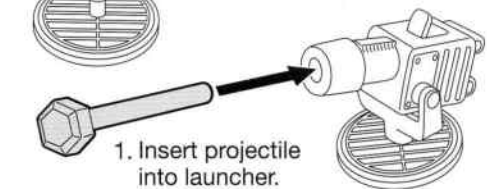

TEENAGE MUTANT NINJA TURTLES™

RAPH'S TRAIN & BATTLE PLAYSET

Open back shell and extend bottom shell stand for support.

*Attach stickers as 1 shown.

Open jail doors to reveal compartments in back shell.

Push figure through trap door.

Place figures on battle platform pegs and move lever back and forth to battle.

Secure cannon onto base using center pegs.

1. Insert projectile into launcher.

2. Pull lever back and release to fire projectile.

Important:
Do not fire at people, animals or at eyes or face. Do not use any projectiles other than those provided with this toy.

Flip up swing bar. Figures can grip and swing around the bar.

Turn and flip down ladder on front shell to support front shell. Figures can stand on middle platform using pegs.

Flip up rock wall and snap into place. Figures can grip to climb the wall.

Figures can slide down the legs of playset to land in jail or become target practice.

Place figure on sewer lid and then push tab down to open trap door.