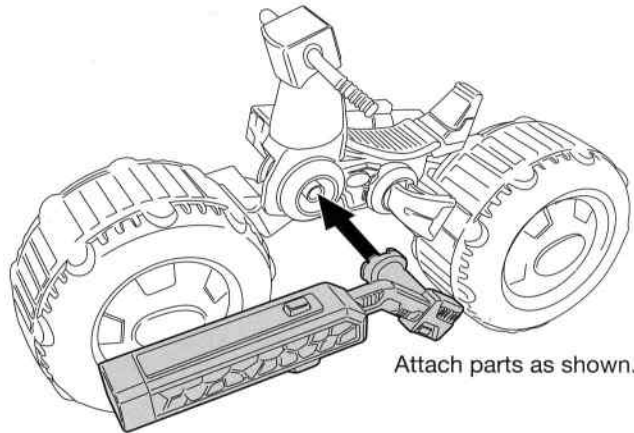

nickelodeon
**RISE OF THE
 TEENAGE MUTANT NINJA**
TURTLES

**SHELL HOG
 WITH MICHELANGELO**

Attach parts as shown.

Insert figure as shown.

⚠ WARNING:
 CHOKING HAZARD- Small parts.
 Not for Children under 3 years.

1. Insert projectile as shown.

2. Press button to fire projectile.

Important:
 Do not fire at people, animals or at eyes or face. Do not use any projectiles other than those provided with this toy.

Vehicle can adjust to high or low mode; pull up center while holding wheels.

The Cycles connect to the Turtle Tank (sold separately).

Different vehicles can connect by plugging together (2 same vehicles cannot connect this way – see (A) Vehicle bar connector for alternate connections)

Discover multiple ways to connect other Shell Hogs with Cycle Connector Bar.

(A)

For more detailed instruction information visit www.Playmatestoys.com

©2018 Viacom Overseas Holdings C.V. All Rights Reserved. Rise of the Teenage Mutant Ninja Turtles and all related titles, logos and characters are trademarks of Viacom Overseas Holdings C.V.
 ©2018 Viacom International Inc. All Rights Reserved. Nickelodeon and all related titles, logos and characters are trademarks of Viacom International Inc.
 ©2018 Playmates. Playmates International Company Ltd.
 23/F, The Toy House, 100 Canton Road, TST, Kowloon, Hong Kong. PRINTED IN CHINA.