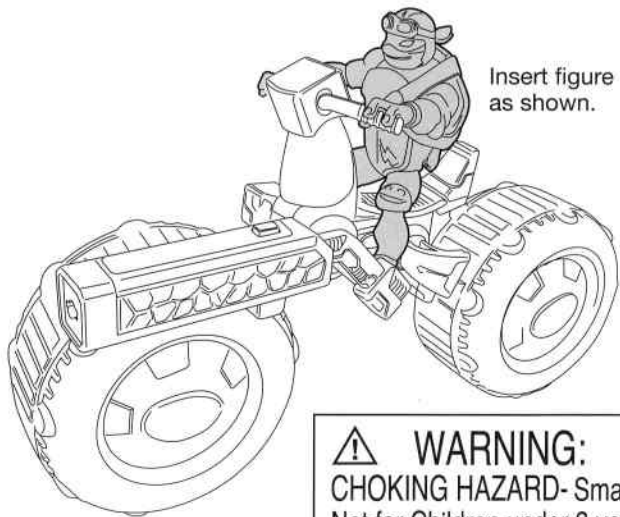

nickelodeon
**RISE OF THE
 TEENAGE MUTANT NINJA**
TURTLES

**SHELL HOG
 WITH MICHELANGELO**

Attach parts as shown.

Insert figure as shown.

⚠ WARNING:
 CHOKING HAZARD- Small parts.
 Not for Children under 3 years.

1. Insert projectile as shown.

2. Press button to fire projectile.

Important:
 Do not fire at people, animals or at eyes or face. Do not use any projectiles other than those provided with this toy.

Vehicle can adjust to high or low mode; pull up center while holding wheels.

The Cycles connect to the Turtle Tank (sold separately).

Different vehicles can connect by plugging together (2 same vehicles cannot connect this way – see (A) Vehicle bar connector for alternate connections)

Discover multiple ways to connect other Shell Hogs with Cycle Connector Bar.

(A)

For more detailed instruction information visit www.Playmatestoys.com

©2018 Viacom Overseas Holdings C.V. All Rights Reserved. Rise of the Teenage Mutant Ninja Turtles and all related titles, logos and characters are trademarks of Viacom Overseas Holdings C.V.
 ©2018 Viacom International Inc. All Rights Reserved. Nickelodeon and all related titles, logos and characters are trademarks of Viacom International Inc.
 ©2018 Playmates. Playmates International Company Ltd.
 23/F, The Toy House, 100 Canton Road, TST, Kowloon, Hong Kong. PRINTED IN CHINA.