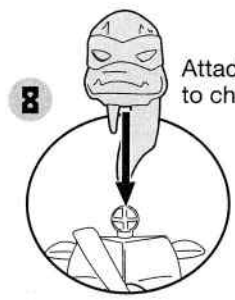

**NANO CLIX**  
Play Small. Build Big.

**LEONARDO**

Repeat steps 1 & 2 for both legs.

Snap on connector pieces.

Attach head to chest piece.

Insert chest and back into connector pieces!

Ages 4 and up  
Asst. #82950  
Item #82951