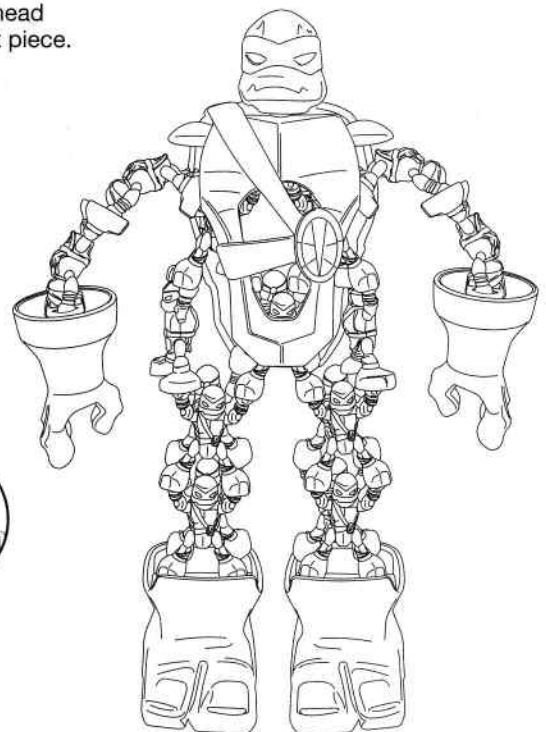

**NANO CLIX**  
Play Small. Build Big.

**LEONARDO**

Repeat steps 1 & 2 for both legs.

Snap on connector pieces.

Attach head to chest piece.

Insert chest and back into connector pieces!

Ages 4 and up  
Asst. #82950  
Item #82951

**WARNING: CHOKING HAZARD - Small parts. Not for children under 3 years.**