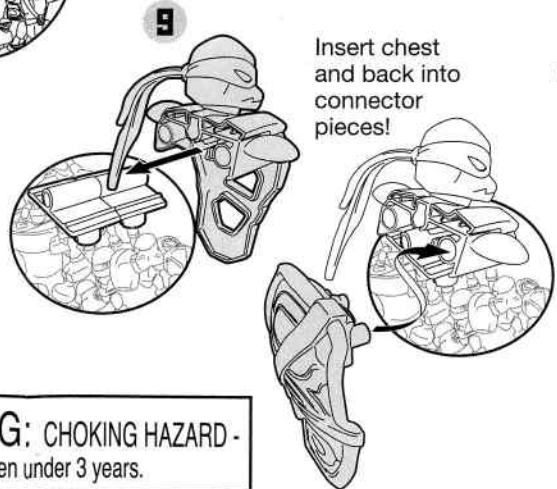

**NANO CLIX**  
Play Small. Build Big.

**LEONARDO**

Repeat steps 1 & 2 for both legs.

Snap on connector pieces.

Attach head to chest piece.

Insert chest and back into connector pieces!

Ages 4 and up  
Asst. #82950  
Item #82951

**WARNING: CHOKING HAZARD - Small parts. Not for children under 3 years.**