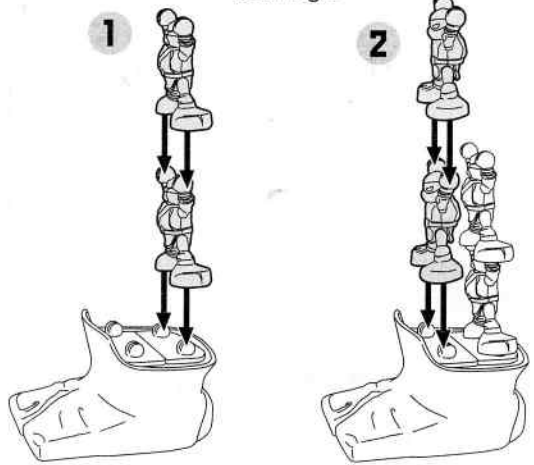

**NANO CLIX**  
Play Small. Build Big.

**LEONARDO**

Repeat steps 1 & 2 for both legs.

Snap on connector pieces.

Attach head to chest piece.

Insert chest and back into connector pieces!

Ages 4 and up  
Asst. #82950  
Item #82951

**WARNING: CHOKING HAZARD - Small parts. Not for children under 3 years.**