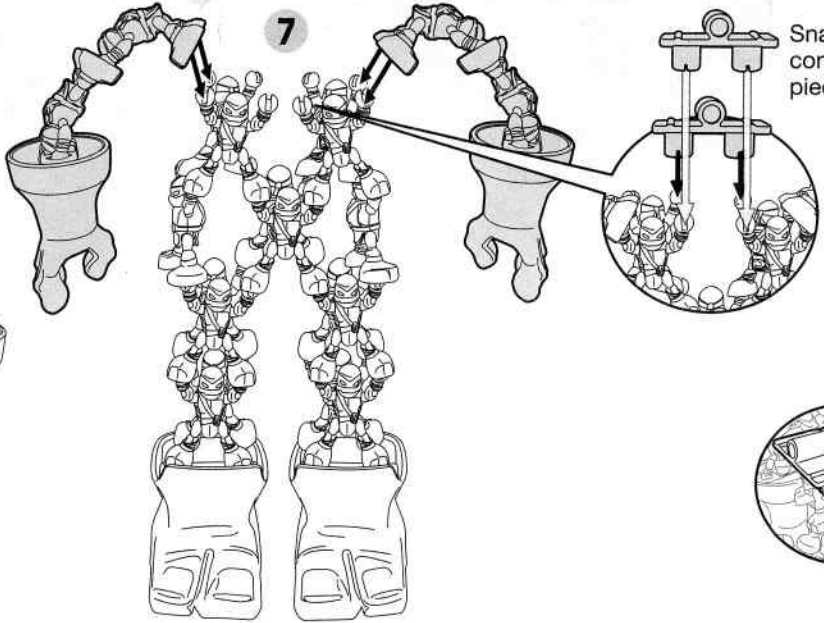

**NANO CLIX**  
Play Small. Build Big.

**LEONARDO**

Repeat steps 1 & 2 for both legs.

Snap on connector pieces.

Attach head to chest piece.

Insert chest and back into connector pieces!

Ages 4 and up  
Asst. #82950  
Item #82951

Nano Clix™ is a registered trademark of Playmates International Company Ltd. ©2018 Viacom Overseas Holdings C.V. All Rights Reserved. Rise of the Teenage Mutant Ninja Turtles and all related titles, logos and characters are trademarks of Viacom Overseas Holdings C.V. ©2018 Viacom International Inc. All Rights Reserved. Nickelodeon and all related titles, logos and characters are trademarks of Viacom International Inc. ©2018 Playmates. Playmates International Company Ltd. 23/F, The Toy House, 100 Canton Road, TST, Kowloon, Hong Kong. PRINTED IN CHINA.

**WARNING: CHOKING HAZARD - Small parts. Not for children under 3 years.**