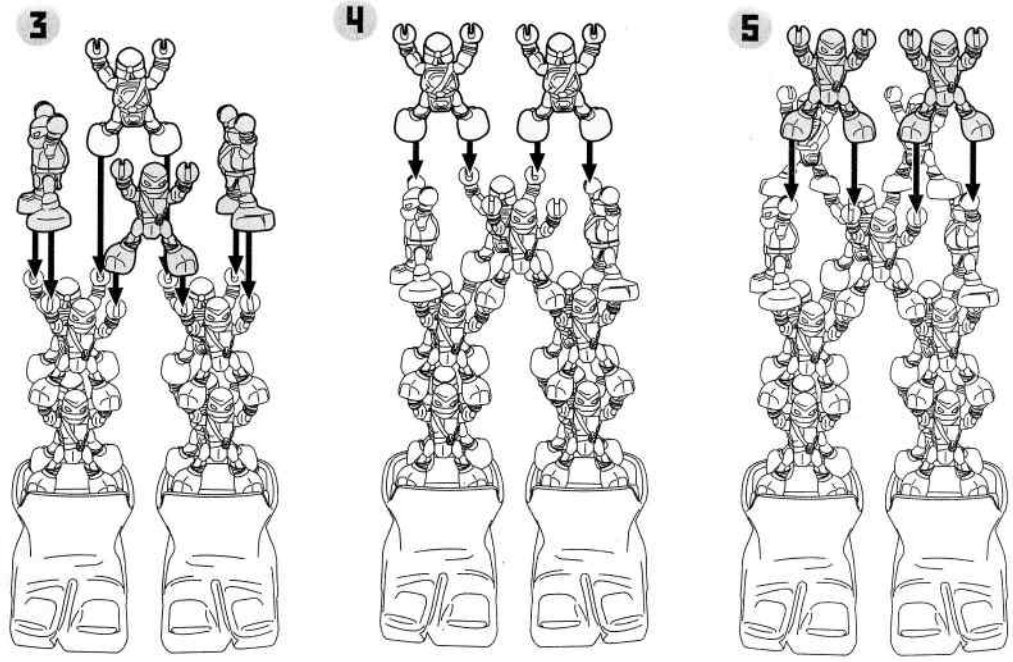

**NANO CLIX**  
Play Small. Build Big.

**LEONARDO**

Repeat steps 1 & 2 for both legs.

Snap on connector pieces.

Attach head to chest piece.

Insert chest and back into connector pieces!

Ages 4 and up  
Asst. #82950  
Item #82951

Nano Clix™ is a registered trademark of Playmates International Company Ltd. ©2018 Viacom Overseas Holdings C.V. All Rights Reserved. Rise of the Teenage Mutant Ninja Turtles and all related titles, logos and characters are trademarks of Viacom Overseas Holdings C.V. ©2018 Viacom International Inc. All Rights Reserved. Nickelodeon and all related titles, logos and characters are trademarks of Viacom International Inc. ©2018 Playmates. Playmates International Company Ltd. 23/F, The Toy House, 100 Canton Road, TST, Kowloon, Hong Kong. PRINTED IN CHINA.

**WARNING: CHOKING HAZARD - Small parts. Not for children under 3 years.**