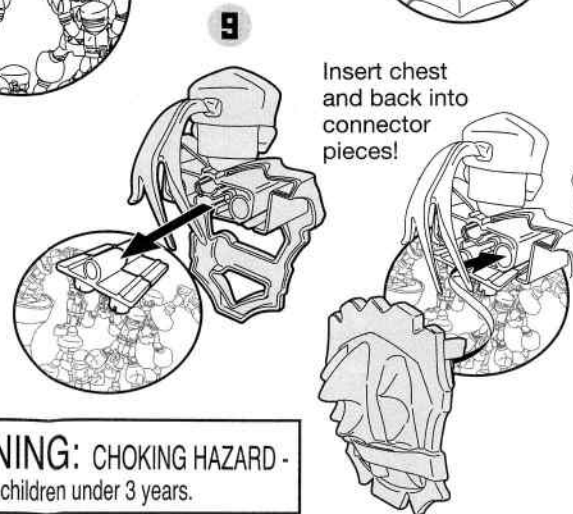

NANO CLIX
Play Small. Build Big.

RAPHAEL

Repeat steps 1 & 2 for both legs.

Snap on connector pieces.

Insert chest and back into connector pieces!

Ages 4 and up
Asst. #82950
Item #82954

Playmates
TOYS

Nano Clix™ is a registered trademark of Playmates International Company Ltd. ©2018 Viacom Overseas Holdings C.V. All Rights Reserved. Rise of the Teenage Mutant Ninja Turtles and all related titles, logos and characters are trademarks of Viacom Overseas Holdings C.V. ©2018 Viacom International Inc. All Rights Reserved. Nickelodeon and all related titles, logos and characters are trademarks of Viacom International Inc. ©2018 Playmates. Playmates International Company Ltd. 23/F, The Toy House, 100 Canton Road, TST, Kowloon, Hong Kong. PRINTED IN CHINA.

WARNING: CHOKING HAZARD -
Small parts. Not for children under 3 years.