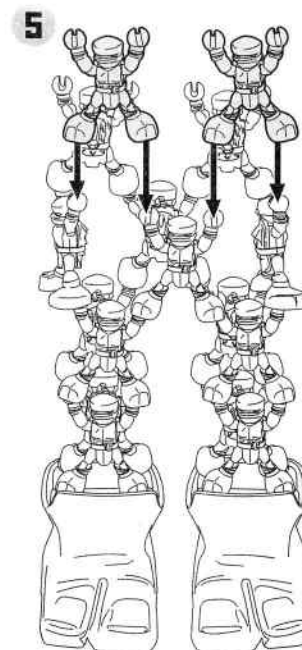

NANO CLIX
Play Small. Build Big.

RAPHAEL

Repeat steps 1 & 2 for both legs.

Snap on connector pieces.

Insert chest and back into connector pieces!

Ages 4 and up
Asst. #82950
Item #82954

Playmates
TOYS

Nano Clix™ is a registered trademark of Playmates International Company Ltd. ©2018 Viacom Overseas Holdings C.V. All Rights Reserved. Rise of the Teenage Mutant Ninja Turtles and all related titles, logos and characters are trademarks of Viacom Overseas Holdings C.V. ©2018 Viacom International Inc. All Rights Reserved. Nickelodeon and all related titles, logos and characters are trademarks of Viacom International Inc. ©2018 Playmates. Playmates International Company Ltd. 23/F, The Toy House, 100 Canton Road, TST, Kowloon, Hong Kong. PRINTED IN CHINA.

WARNING: CHOKING HAZARD -
Small parts. Not for children under 3 years.