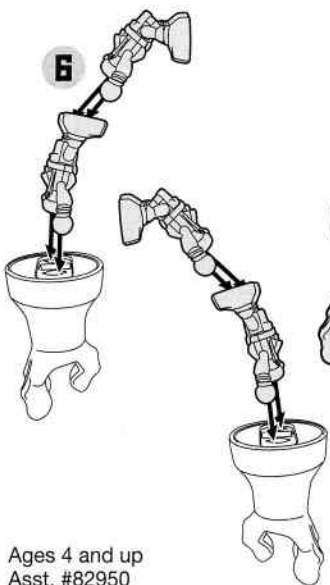

NANO CLIX
Play Small. Build Big.

RAPHAEL

Repeat steps 1 & 2 for both legs.

Snap on connector pieces.

Insert chest and back into connector pieces!

Ages 4 and up
Asst. #82950
Item #82954

Playmates
TOYS

Nano Clix™ is a registered trademark of Playmates International Company Ltd. ©2018 Viacom Overseas Holdings C.V. All Rights Reserved. Rise of the Teenage Mutant Ninja Turtles and all related titles, logos and characters are trademarks of Viacom Overseas Holdings C.V. ©2018 Viacom International Inc. All Rights Reserved. Nickelodeon and all related titles, logos and characters are trademarks of Viacom International Inc. ©2018 Playmates. Playmates International Company Ltd. 23/F, The Toy House, 100 Canton Road, TST, Kowloon, Hong Kong. PRINTED IN CHINA.

WARNING: CHOKING HAZARD -
Small parts. Not for children under 3 years.