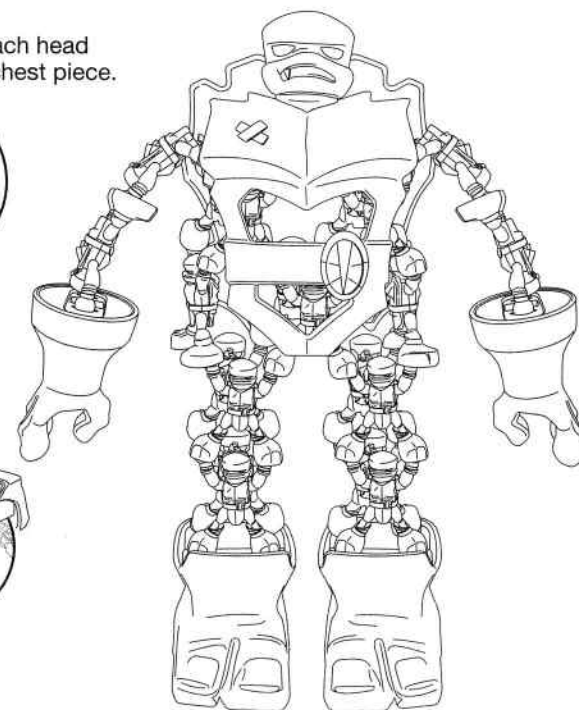

NANO CLIX
Play Small. Build Big.

RAPHAEL

Repeat steps 1 & 2 for both legs.

Snap on connector pieces.

Insert chest and back into connector pieces!

Ages 4 and up
Asst. #82950
Item #82954

Playmates
TOYS

Nano Clix™ is a registered trademark of Playmates International Company Ltd. ©2018 Viacom Overseas Holdings C.V. All Rights Reserved. Rise of the Teenage Mutant Ninja Turtles and all related titles, logos and characters are trademarks of Viacom Overseas Holdings C.V. ©2018 Viacom International Inc. All Rights Reserved. Nickelodeon and all related titles, logos and characters are trademarks of Viacom International Inc. ©2018 Playmates. Playmates International Company Ltd. 23/F, The Toy House, 100 Canton Road, TST, Kowloon, Hong Kong. PRINTED IN CHINA.

WARNING: CHOKING HAZARD -
Small parts. Not for children under 3 years.