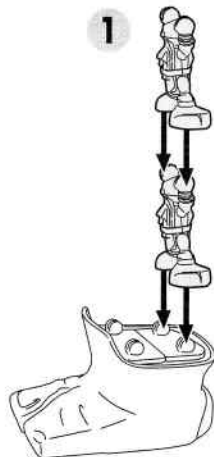

NANO CLIX
Play Small. Build Big.

RAPHAEL

Repeat steps 1 & 2 for both legs.

Snap on connector pieces.

Insert chest and back into connector pieces!

Ages 4 and up
Asst. #82950
Item #82954

Playmates
TOYS

Nano Clix™ is a registered trademark of Playmates International Company Ltd. ©2018 Viacom Overseas Holdings C.V. All Rights Reserved. Rise of the Teenage Mutant Ninja Turtles and all related titles, logos and characters are trademarks of Viacom Overseas Holdings C.V. ©2018 Viacom International Inc. All Rights Reserved. Nickelodeon and all related titles, logos and characters are trademarks of Viacom International Inc. ©2018 Playmates. Playmates International Company Ltd. 23/F, The Toy House, 100 Canton Road, TST, Kowloon, Hong Kong. PRINTED IN CHINA.

WARNING: CHOKING HAZARD -
Small parts. Not for children under 3 years.