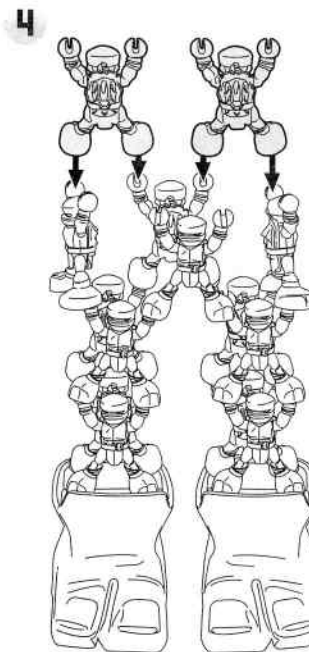

NANO CLIX
Play Small. Build Big.

RAPHAEL

Repeat steps 1 & 2 for both legs.

Snap on connector pieces.

Insert chest and back into connector pieces!

Ages 4 and up
Asst. #82950
Item #82954

Playmates
TOYS

Nano Clix™ is a registered trademark of Playmates International Company Ltd. ©2018 Viacom Overseas Holdings C.V. All Rights Reserved. Rise of the Teenage Mutant Ninja Turtles and all related titles, logos and characters are trademarks of Viacom Overseas Holdings C.V. ©2018 Viacom International Inc. All Rights Reserved. Nickelodeon and all related titles, logos and characters are trademarks of Viacom International Inc. ©2018 Playmates. Playmates International Company Ltd. 23/F, The Toy House, 100 Canton Road, TST, Kowloon, Hong Kong. PRINTED IN CHINA.

WARNING: CHOKING HAZARD -
Small parts. Not for children under 3 years.