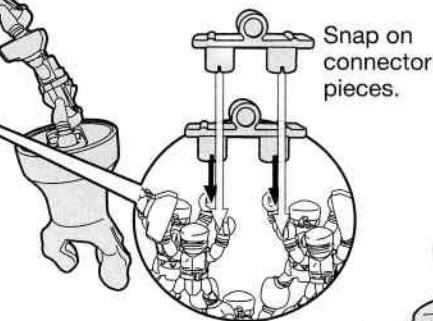

NANO CLIX
Play Small. Build Big.

RAPHAEL

Repeat steps 1 & 2 for both legs.

Snap on connector pieces.

Insert chest and back into connector pieces!

Ages 4 and up
Asst. #82950
Item #82954

Playmates
TOYS

Nano Clix™ is a registered trademark of Playmates International Company Ltd. ©2018 Viacom Overseas Holdings C.V. All Rights Reserved. Rise of the Teenage Mutant Ninja Turtles and all related titles, logos and characters are trademarks of Viacom Overseas Holdings C.V. ©2018 Viacom International Inc. All Rights Reserved. Nickelodeon and all related titles, logos and characters are trademarks of Viacom International Inc. ©2018 Playmates. Playmates International Company Ltd. 23/F, The Toy House, 100 Canton Road, TST, Kowloon, Hong Kong. PRINTED IN CHINA.

WARNING: CHOKING HAZARD -
Small parts. Not for children under 3 years.