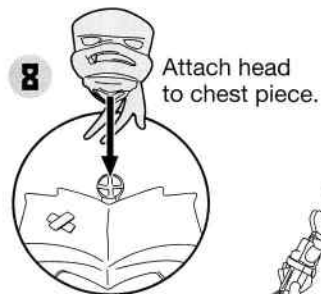

NANO CLIX
Play Small. Build Big.

RAPHAEL

Repeat steps 1 & 2 for both legs.

Snap on connector pieces.

Insert chest and back into connector pieces!

Ages 4 and up
Asst. #82950
Item #82954

Playmates
TOYS

Nano Clix™ is a registered trademark of Playmates International Company Ltd. ©2018 Viacom Overseas Holdings C.V. All Rights Reserved. Rise of the Teenage Mutant Ninja Turtles and all related titles, logos and characters are trademarks of Viacom Overseas Holdings C.V. ©2018 Viacom International Inc. All Rights Reserved. Nickelodeon and all related titles, logos and characters are trademarks of Viacom International Inc. ©2018 Playmates. Playmates International Company Ltd. 23/F, The Toy House, 100 Canton Road, TST, Kowloon, Hong Kong. PRINTED IN CHINA.

WARNING: CHOKING HAZARD -
Small parts. Not for children under 3 years.