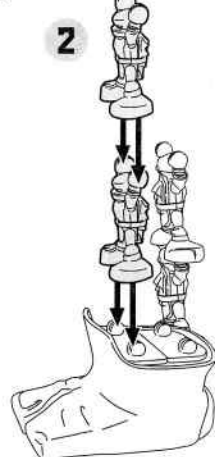

NANO CLIX
Play Small. Build Big.

RAPHAEL

Repeat steps 1 & 2 for both legs.

Snap on connector pieces.

Insert chest and back into connector pieces!

Ages 4 and up
Asst. #82950
Item #82954

Playmates
TOYS

Nano Clix™ is a registered trademark of Playmates International Company Ltd. ©2018 Viacom Overseas Holdings C.V. All Rights Reserved. Rise of the Teenage Mutant Ninja Turtles and all related titles, logos and characters are trademarks of Viacom Overseas Holdings C.V. ©2018 Viacom International Inc. All Rights Reserved. Nickelodeon and all related titles, logos and characters are trademarks of Viacom International Inc. ©2018 Playmates. Playmates International Company Ltd. 23/F, The Toy House, 100 Canton Road, TST, Kowloon, Hong Kong. PRINTED IN CHINA.

WARNING: CHOKING HAZARD -
Small parts. Not for children under 3 years.