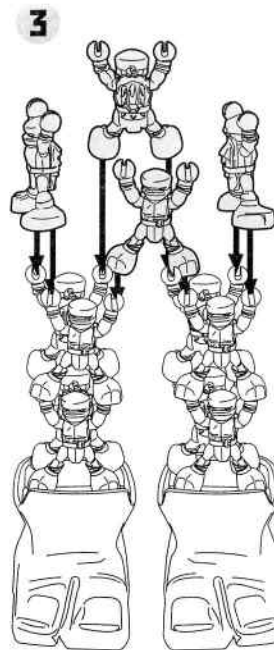

NANO CLIX
Play Small. Build Big.

RAPHAEL

Repeat steps 1 & 2 for both legs.

Snap on connector pieces.

Insert chest and back into connector pieces!

Ages 4 and up
Asst. #82950
Item #82954

Playmates
TOYS

Nano Clix™ is a registered trademark of Playmates International Company Ltd. ©2018 Viacom Overseas Holdings C.V. All Rights Reserved. Rise of the Teenage Mutant Ninja Turtles and all related titles, logos and characters are trademarks of Viacom Overseas Holdings C.V. ©2018 Viacom International Inc. All Rights Reserved. Nickelodeon and all related titles, logos and characters are trademarks of Viacom International Inc. ©2018 Playmates. Playmates International Company Ltd. 23/F, The Toy House, 100 Canton Road, TST, Kowloon, Hong Kong. PRINTED IN CHINA.

WARNING: CHOKING HAZARD -
Small parts. Not for children under 3 years.