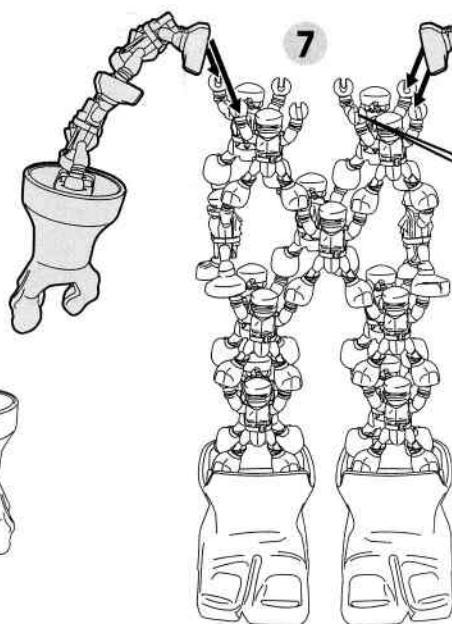

NANO CLIX
Play Small. Build Big.

RAPHAEL

Repeat steps 1 & 2 for both legs.

Snap on connector pieces.

Insert chest and back into connector pieces!

Ages 4 and up
Asst. #82950
Item #82954

Playmates
TOYS

Nano Clix™ is a registered trademark of Playmates International Company Ltd. ©2018 Viacom Overseas Holdings C.V. All Rights Reserved. Rise of the Teenage Mutant Ninja Turtles and all related titles, logos and characters are trademarks of Viacom Overseas Holdings C.V. ©2018 Viacom International Inc. All Rights Reserved. Nickelodeon and all related titles, logos and characters are trademarks of Viacom International Inc. ©2018 Playmates. Playmates International Company Ltd. 23/F, The Toy House, 100 Canton Road, TST, Kowloon, Hong Kong. PRINTED IN CHINA.

WARNING: CHOKING HAZARD -
Small parts. Not for children under 3 years.