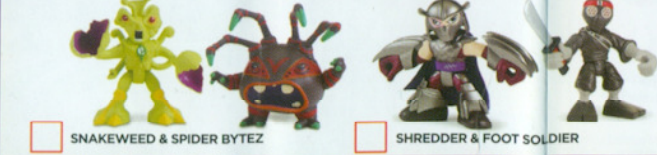

FIGURES

LEO

LEO WITH GLIDER WINGS DOJO LEO WITH FOOT SOLDIER DUMMY POLICEMAN LEO

DON

DONNIE WITH LUGE ROAD RESCUE DONNIE

MIKEY

MIKEY WITH SKATEBOARD DOJO MIKEY WITH TRAINING BAG

RAPH

RAPH WITH MINIBIKE DOJO RAPH WITH SHREDDER DUMMY

SPLINTER & APRIL BEBOP & ROCKSTEADY

METALHEAD & CASEY JONES SPLINTER & SHREDDER

STOCKMAN-FLY & SLASH TIGER CLAW & NEWTRALIZER

SNAKEWEED & SPIDER BYTEZ SHREDDER & FOOT SOLDIER

AS SEEN IN NICKELODEON TV SHOW

LEO & TRICERATOPS

DONNIE & T-REX

MIKEY & BRACHIOSAURUS

RAPH & PTERANODON

ROCKSTEADY & SPINOSAURUS

BEBOP & RAPTER

DOGPOUND & FISHFACE